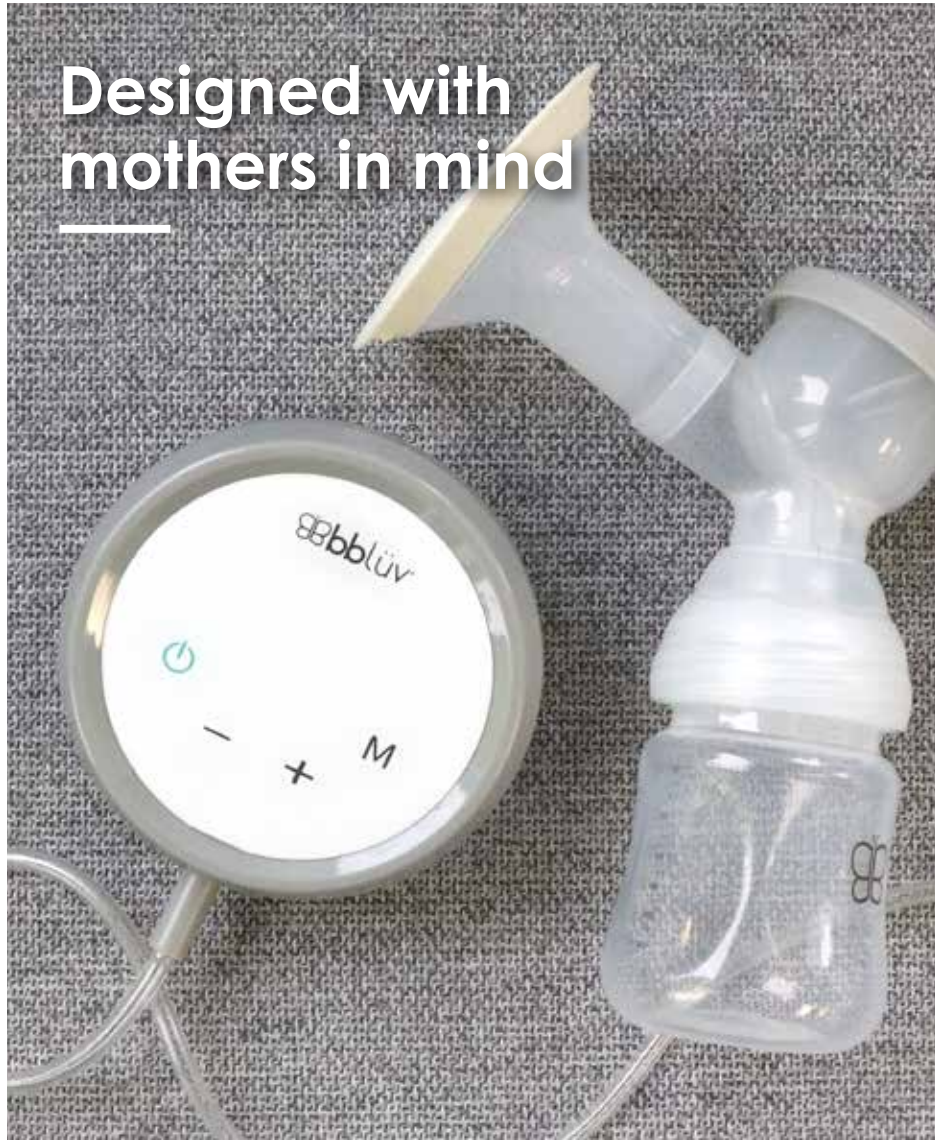

Designed with mothers in mind