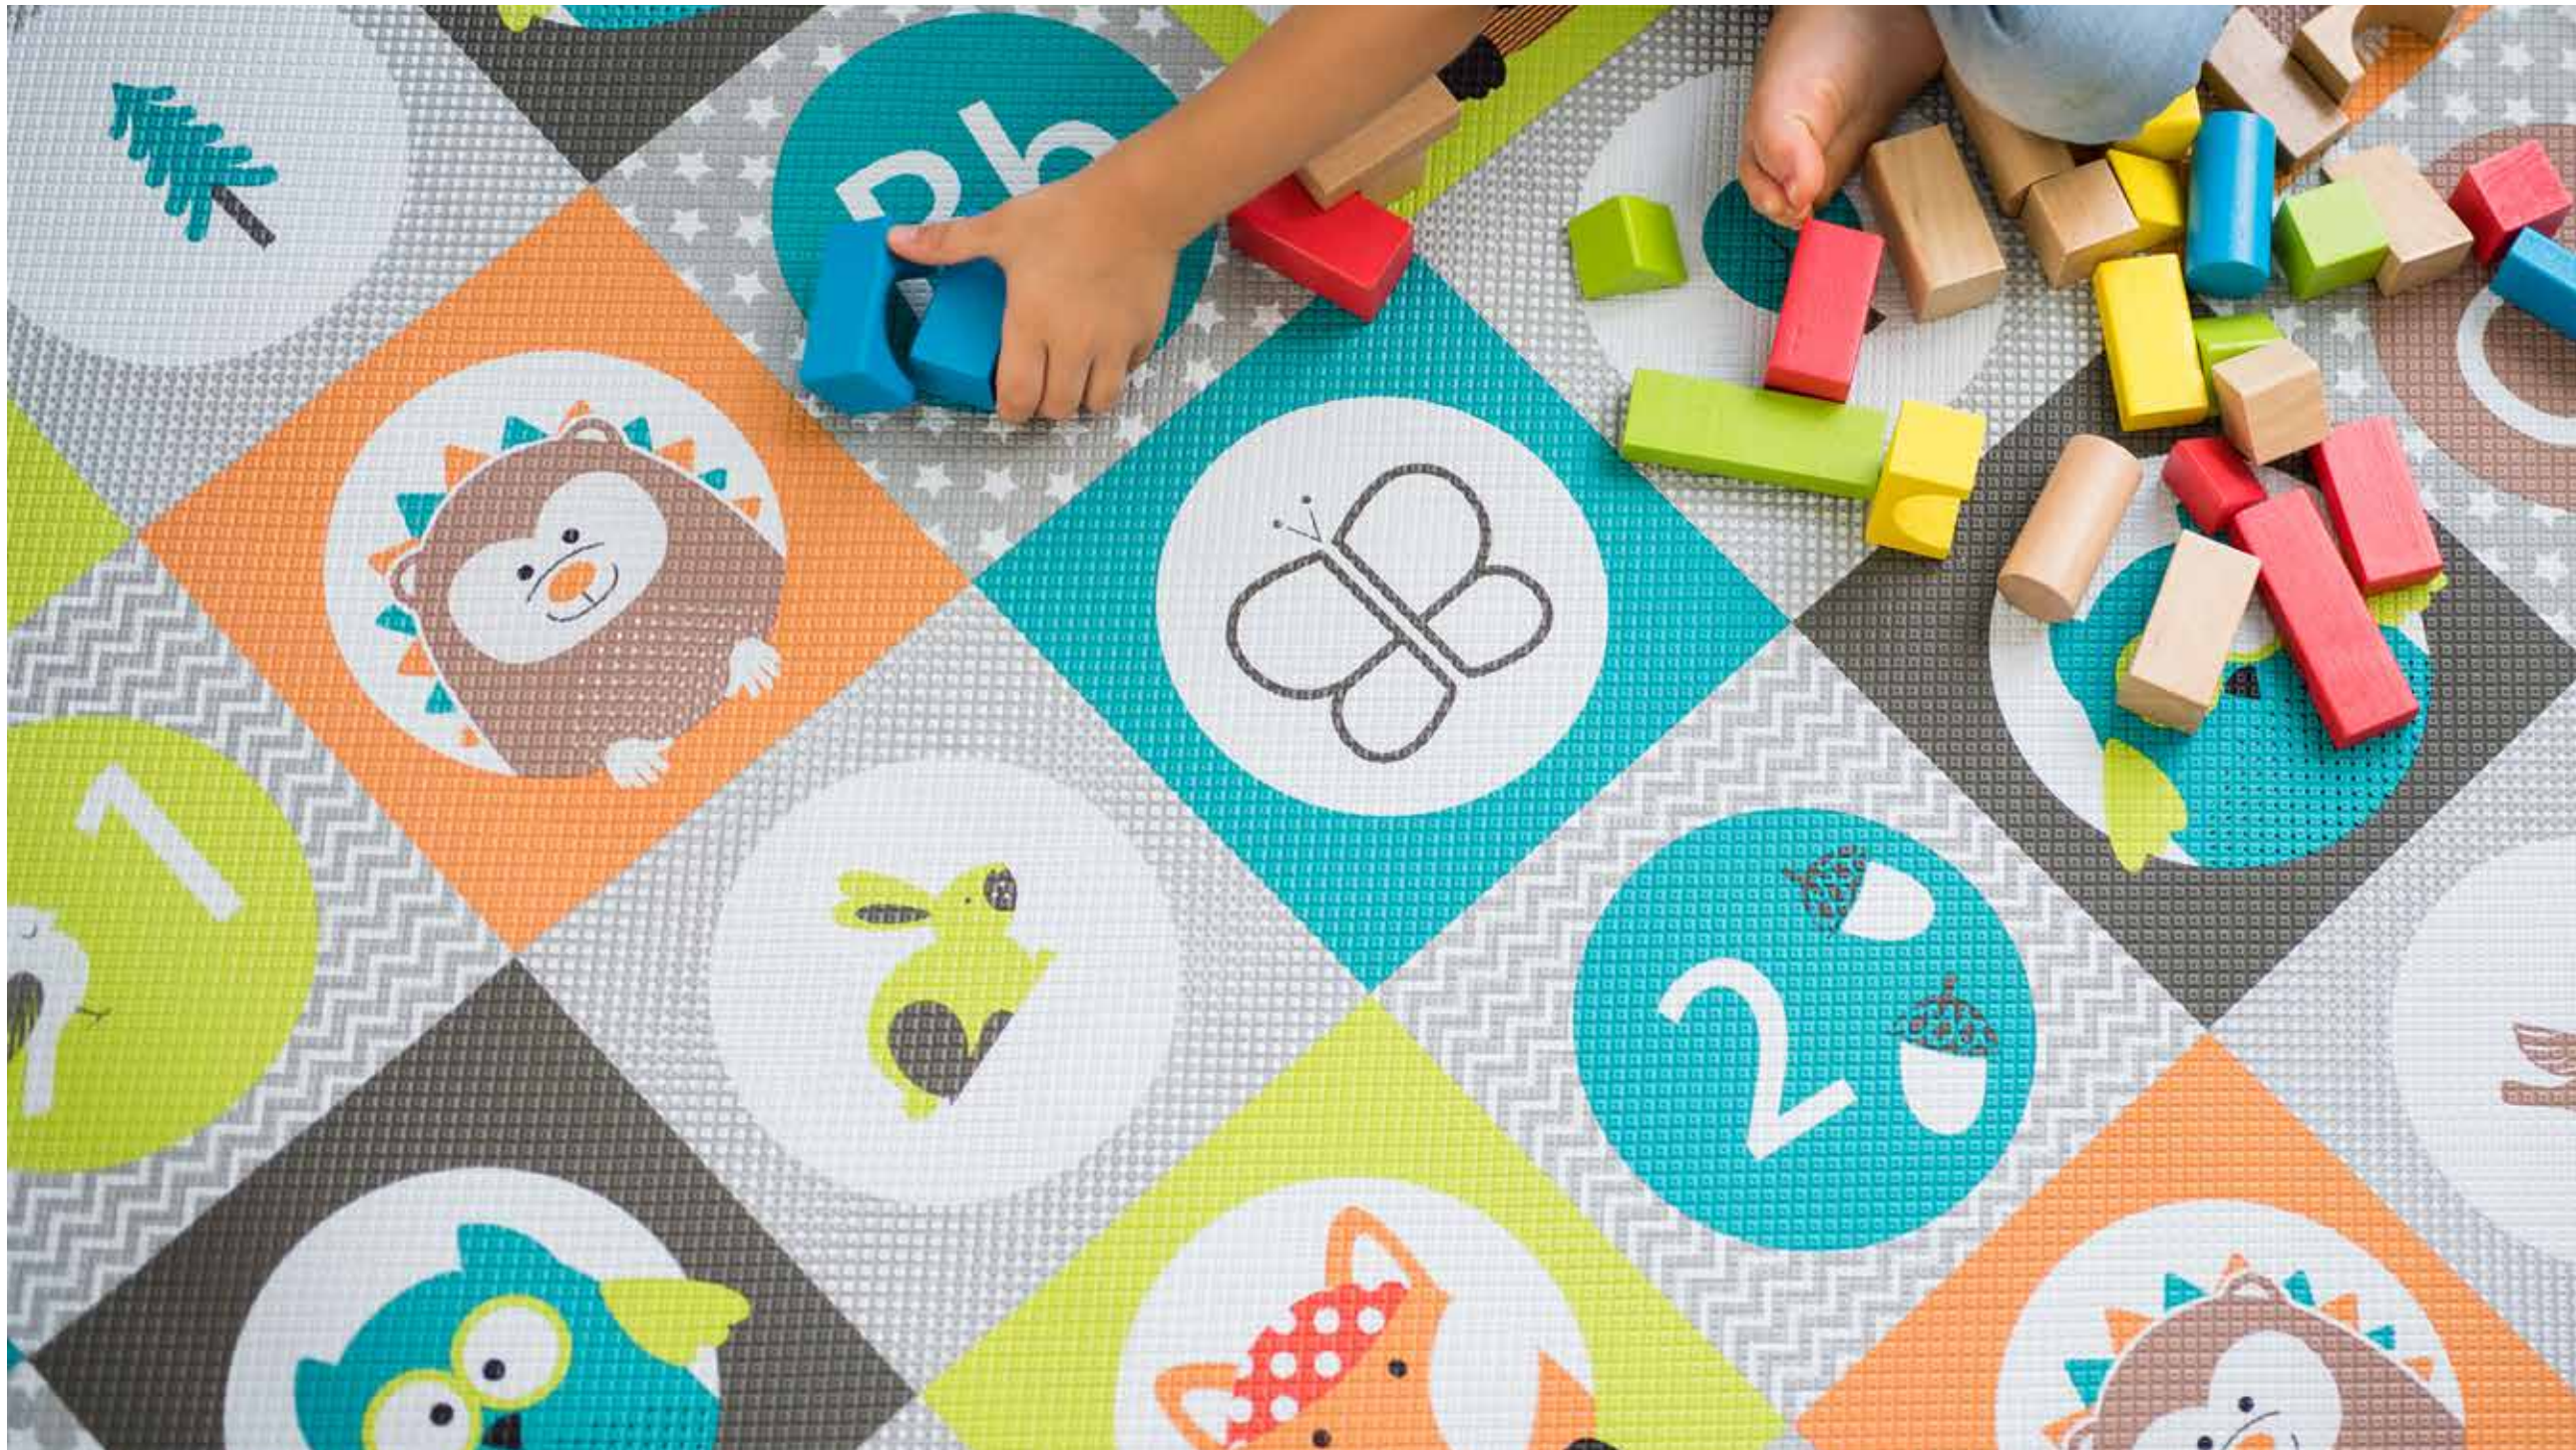

Features

- Comfortable, removable and easy-to-clean cushion
- Universal size to fit most regular & elongated seats
- Non-skid pads hold the lightweight seat in place
- Built-in deflector
- Easy to grip handles provide extra security & stability
- Fun and playful design
- Non-toxic, made from BPA-free material
- 15 in. x 16 in. x 2.4 in (38,1 cm x 40,6 cm x 6,1 cm)

18 m +
Stöp

Folding Step Stool

Help your little one feel like a big kid! Allows small children to reach areas that are still a little too high. Very helpful during potty training and teeth brushing.

Features

- Practical and easy to carry around
- Stable design for sturdy & safe support (up to 250 lbs)
- Foldable & compact, easy to store away after use
- Fun and playful design
- 9.4 in. x 7.5 in. x 7.3 in. (23,9 cm x 19 cm x 18,5 cm)

Features

- Helps develop baby's motor and sensory skills through sight, touch, and sound
- Rattle sounds and crinkle paper invigorates your little one
- Contrasting colours stimulate vision
- Soft fabric, machine washable
- Dimensions: 5.5 in. x 3 in. x 1.5 in. (14 cm x 7,6 cm x 3,8 cm)