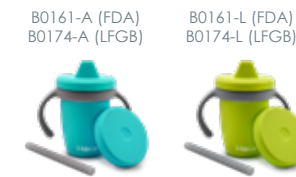

0 m + N Pöket

Portable Silicone Feeding Set

Always on the move with baby? Compact and lightweight, the Pöket Silicone Bib and Spoon Set is designed to slip easily into your bag. The built-in neck ties, curved edges and deep food pocket of the bib will ensure a clean and comfortable meal wherever you are! Once the meal is finished, all you need to do is put the spoon in and roll everything back up. The secure clasp button of the Pöket will allow you a hassle-free transport. A real game changer.

Features

- Durable and stain resistant
- Soft, light, and flexible food-grade silicone
- Dishwasher safe (top rack only)
- Set of 2 bibs and 1 spoon
- BPA and phthalate free
- Deep front pocket and rounded edges ensure full coverage of spills - perfect for ficier mealtimes!
- Large coverage and pocket to help prevent messes
- Adjustable clasp
- Rolls up easily for hassle-free transport
- Secure button clasp
- Bib dimensions (open) 8.6 in x 12 in x 1.3 in (21,8 cm x 30,5 cm x 3,2 cm)
- Spoon dimensions: 5.5 in x 1.2 in x 0.9 in (13,9 cm x 3,2 cm x 2,3 cm)