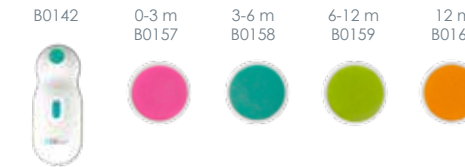

Electric Nail Trimmer

No more worrying about pricking little fingers with the Trimö, the safe and gentle tool for trimming baby's sensitive nails. Rest assured that the soft discs will only tickle their fingers, making the experience painless for baby and less stressful for you.

Features

- Gentle, painless and extremely quiet
- Anti-slip edge
- 2-speed switch
- Includes 4 replaceable filing discs, one for every stage
- Additional filing discs available (sold separately)
- Includes a handy carrying case & stand
- Requires 1 AA battery (not included)
- Dimensions: 4.7 in. x 1.9 in. x 1.3 in. (12 cm x 4,8 cm x 3,3 cm)