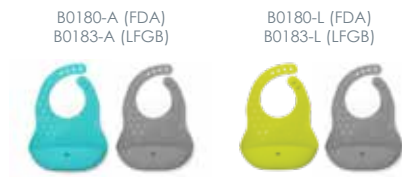

Designed with mothers in mind

N Flöw

Portable Double Electric Breast Pump

Whether you express for medical, comfort or practical reasons, opt for a tool that is both efficient and adaptable. Lightweight and portable, the Flöw has it all! For maximum milk production, it can be adjusted to your needs with its single or double pumping option, its 9 suction levels and 3 suction modes. It is also rechargeable, discreet and easy to clean and use. Designed and tested by mothers, the Flöw follows you everywhere and adapts to your comfort and lifestyle.

Features

- Technology to maximize milk expression
- Built-in rechargeable battery
- Safe and hygienic anti-backflow system
- Oval breast shield with flexible rim for optimal fit and comfort
- Anti-Stasis Draining Function to prevent breast engorgement
- Ultra-quiet, light and compact
- BPA free
- 3 suction modes (massage, stimulation and extraction) and 9 suction levels
- 2 breast shields sizes included (21mm and 24mm) and 2 additional sizes available (sold separately)
- Switch to easily change from simultaneous to single expression (left or right)
- Easy-to-use backlit touch screen with time lapse display
- Sealing discs, wet bag, and USB wire included
- Dimensions: 4.3 in. x 4.3 in. x 2.6 in. (10,8 cm x 10,8 cm x 6,7 cm)

4 m + N Küp

Convertible Silicone Sippy Cup

Looking for all-in-one transition sippy cup as easy as 1-2-3? Look no further! The Küp is a spill-proof and complete 5-piece transition set. From sipping from a spout to drinking from a straw then directly from the cup, this sippy cup will evolve with your little one and encourage him to gain in confidence and independence.

Features