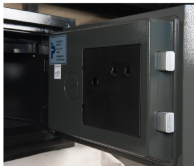

Active Bolt