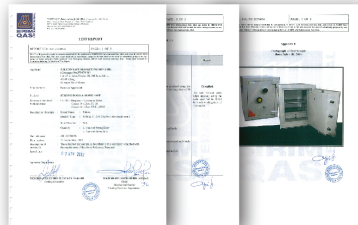

ANSI/UL 687 : 1981 and MS 1297:1992 SPECIFICATION FOR FIRE AND BURGLARY RESISTANT OFFICE SAFES.

JIS Fire tested and certified by JIS Japanese Standard

CE CE European Conformity on Digital locks

www.falconsafe.com

AUTHORISED DEALER