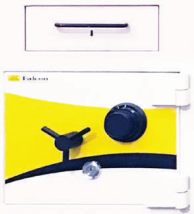

EUROSAFE NIGHT DEPOSIT SAFE'S SPECIFICATIONS

ES 160T

External

H580 x W510 x D530 (mm)

Internal

H270 x W360 x D335 (mm)

Weight

280 kg

Lock

Combination Lock + Cawi Key Lock 8 Lever
Fully Import Germany VDS Certified

Features

1 adjustable shelf