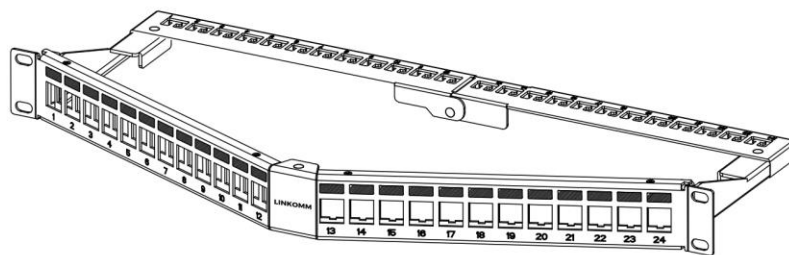

Product : 1U RJ45 24-port 19" Blank Patch V Panel

SKU : PPU051U24BK

Description: Blank Unshielded UTP RJ45 8p8c 24port 19" Patch Panel ◦ Easy to upgrade with standard snap-in keystone jacks for data, voice, video, or fiber optic connections ◦ Rear cable support bar prevent cables from over-bending ◦ Including cable ties for a nice and clean cable management ◦ ◦

Color : Black

Picture

Unit: mm