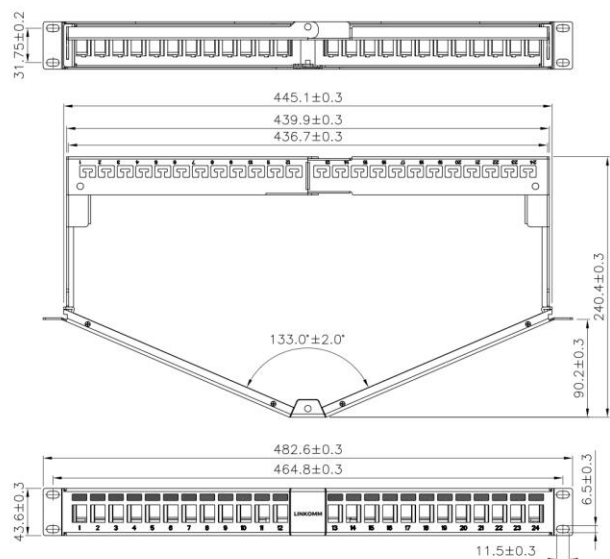

Product : 1U RJ45 24-port 19" Blank Patch V Panel

SKU : PPU051U24BK

Description: Blank Unshielded UTP RJ45 8p8c 24port 19" Patch Panel ◦ Easy to upgrade with standard snap-in keystone jacks for data, voice, video, or fiber optic connections ◦ Rear cable support bar prevent cables from over-bending ◦ Including cable ties for a nice and clean cable management ◦ ◦

Color : Black

Picture

Unit: mm