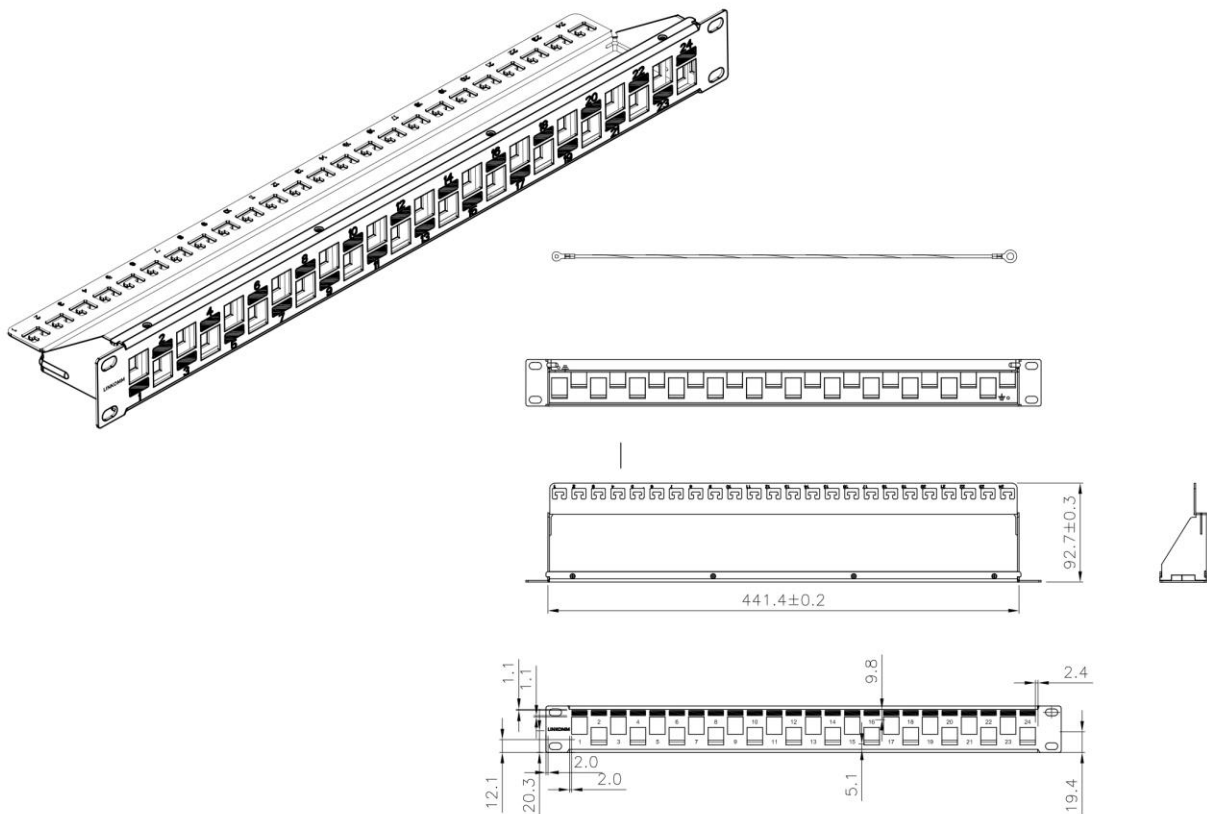

Product : 1U RJ45 24-Port 19" STP Shielded Blank Keystone Patch Panel

SKU : PPS021U24BK

Description: High-speed 10G Ethernet network system with complete cable grounding ° Staggered trapezoidal insertion positions provide more space between ports, effectively reducing crosstalk and improving data transfer performance ° Rear cable support bar prevents excessive cable bending ° Includes ground wire and cable ties for electrical grounding systems for aesthetically clean cable management °

Color : Black

Picture

Unit: mm