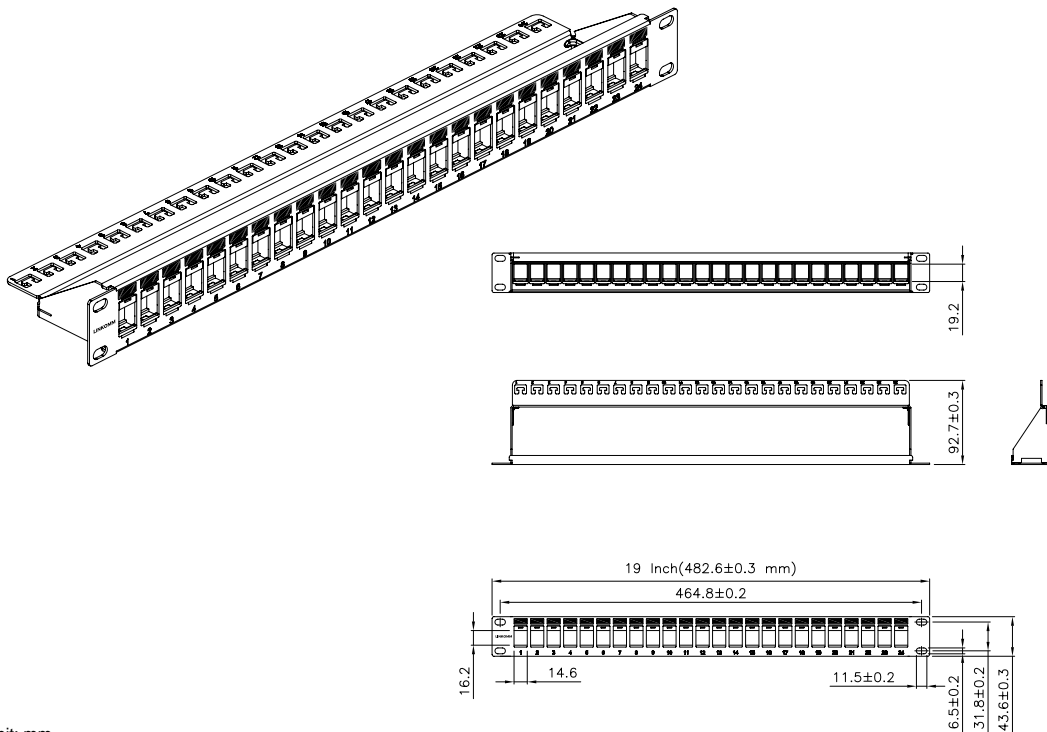

Product : 1U 19" RJ45 24-Port UTP Unshielded Blank Keystone Patch Panel

SKU : PPU021U24BK

Description: Blank Unshielded UTP RJ45 8p8c 24port 19" Patch Panel ° Easy to upgrade with standard snap-in keystone jacks for data, voice, video, or fiber optic connections ° Rear cable support bar prevent cables from over-bending ° Including cable ties for a nice and clean cable management °

Color : Black

Picture

Unit: mm