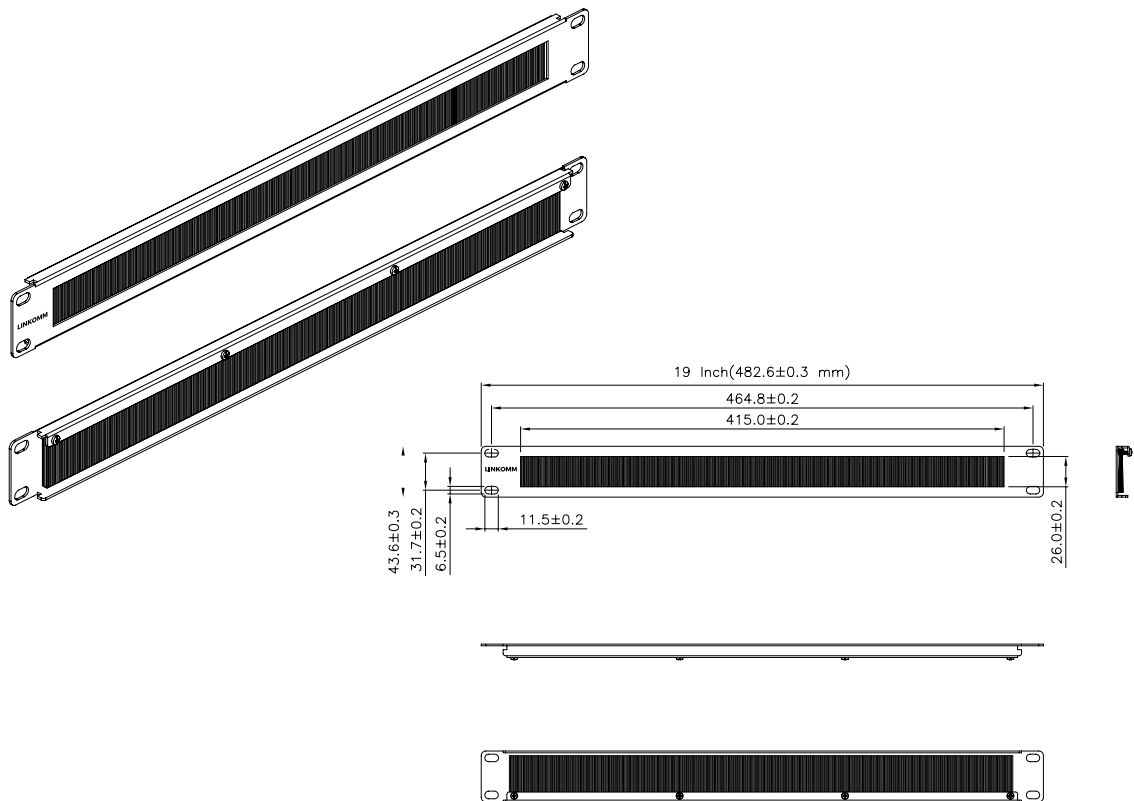

Product : 1U 19" Brush Strip Cable Management Patch Panel in 1 RMS

SKU : CM02BK

Description: 1U 19" Brush Strip Cable Management Patch Panel in 1 RMS ° Organize cables with a nylon brush strip patch panel, keep dust and dirt out of valuable server equipment in rack cabinet ° Fit all standard 19 inch 1U equipment; easy to install and has a sturdy steel construction °

Color : Black

Picture

Unit: mm