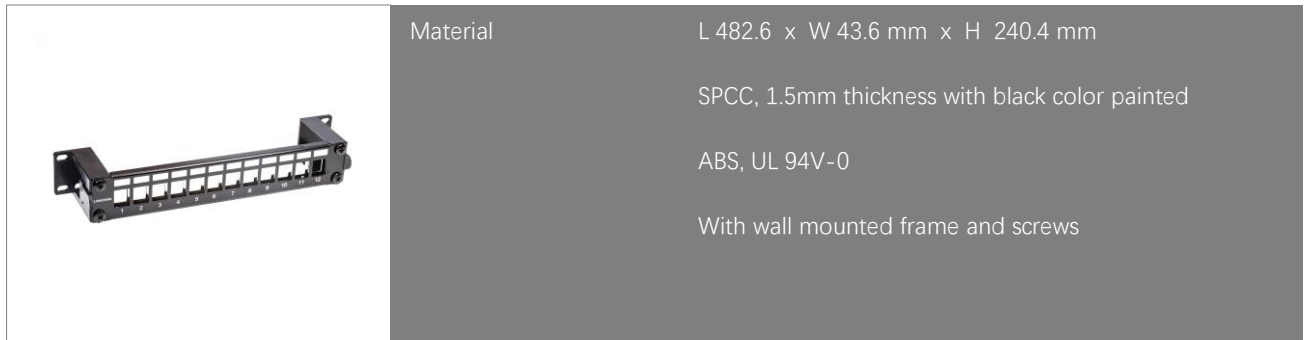

Product : 1U 10" RJ45 STP 12-port Wall-Mount Patch Panel

SKU : PPS0412BK

Description: Easy to upgrade with standard snap-in keystone jacks for data, voice, video, or fiber optic connections ° It comes with a bracket for easy wall mounting and comes with an integrated universal wiring label allowing for either 568-A/B wiring ° A writing area above each part provides a great cable management for users °

Color : Black

Picture

Unit: mm