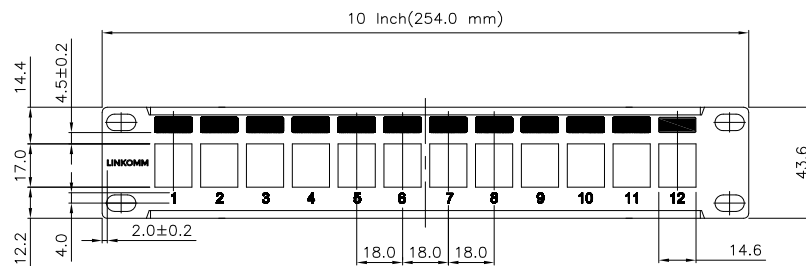

Product : 1U 10" RJ45 STP 12-port Wall-Mount Patch Panel

SKU : PPS0412BK

Description: Easy to upgrade with standard snap-in keystone jacks for data, voice, video, or fiber optic connections ° It comes with a bracket for easy wall mounting and comes with an integrated universal wiring label allowing for either 568-A/B wiring ° A writing area above each part provides a great cable management for users °

Color : Black

Picture

Unit: mm