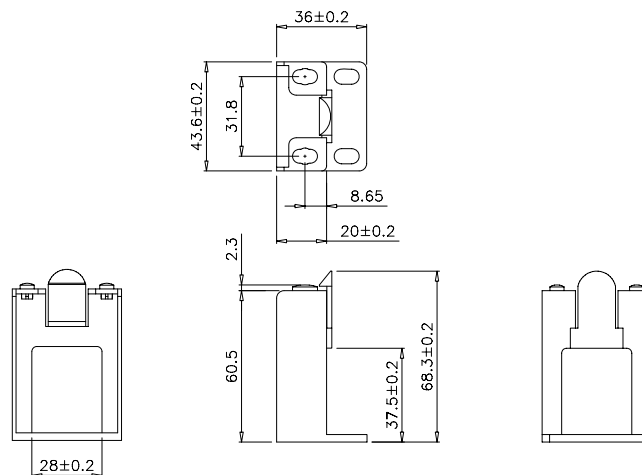

Product : 1U 10" RJ45 STP 12-port Wall-Mount Patch Panel

SKU : PPS0412BK

Description: Easy to upgrade with standard snap-in keystone jacks for data, voice, video, or fiber optic connections ° It comes with a bracket for easy wall mounting and comes with an integrated universal wiring label allowing for either 568-A/B wiring ° A writing area above each part provides a great cable management for users °

Color : Black

Picture

Unit: mm