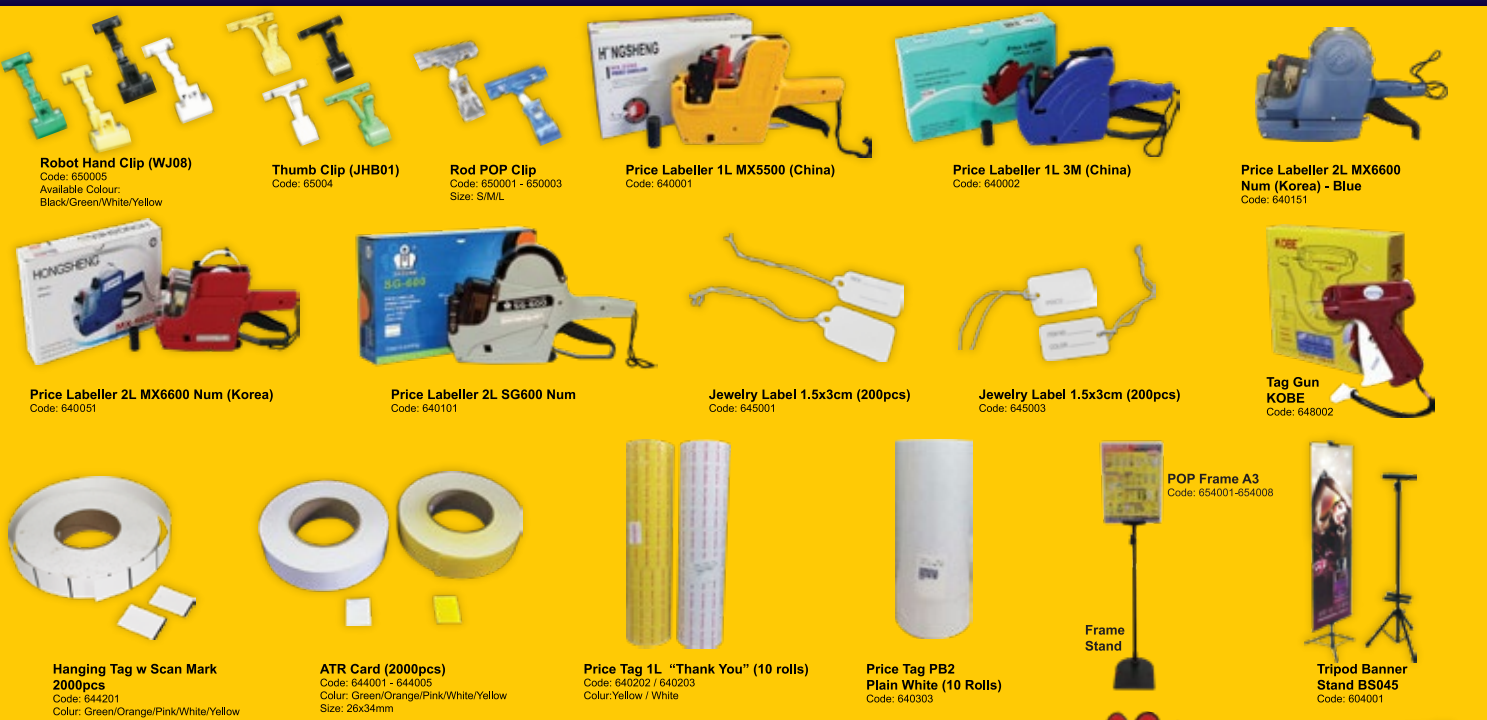

P.O.P / PRICE DISPLAY

特價牌展示系列

Robot Hand Clip (WJ08) Code: 650005 Available Colour: Black/Green/White/Yellow | Thumb Clip (JHB01) Code: 65004 | Rod POP Clip Code: 650001 - 650003 Size: S/M/L | Price Labeller 1L MX5500 (China) Code: 640001 | Price Labeller 1L 3M (China) Code: 640002 | Price Labeller 2L MX6600 Num (Korea) - Blue Code: 640151 | Price Labeller 2L MX6600 Num (Korea) Code: 640051 | Price Labeller 2L SG600 Num Code: 640101 | Jewelry Label 1.5x3cm (200pcs) Code: 645001 | Jewelry Label 1.5x3cm (200pcs) Code: 645003 | Tag Gun KOBE Code: 648002 | Hanging Tag w Scan Mark 2000pcs Code: 644201 Colour: Green/Orange/Pink/White/Yellow Size: 32mmx45mm | ATR Card (2000pcs) Code: 644001 - 644005 Colour: Green/Orange/Pink/White/Yellow Size: 26x34mm | Price Tag 1L "Thank You" (10 rolls) Code: 640202 / 640203 Colour: Yellow / White | Price Tag PB2 Plain White (10 Rolls) Code: 640303 | POP Frame A3 Code: 654001-654008 | Tripod Banner Stand BS045 Code: 604001 | 35mm Tag Pin Colour (5000pcs/box) Code: 649104 | 3"- 9" Loop Lock Pin (5000pcs/Box) Code: 649201 - 649301 | Sale Card Star Yellow (10pcs) Code: 670702 | New Arrival Card -A5 (10pcs) Code: 670651 | 10% - 70% Off Card -A5 (10pcs) Code: 670601 - 670609 | Assorted Style POP Card | Sampling Table Wooden (ZY-TC) Code: 527002