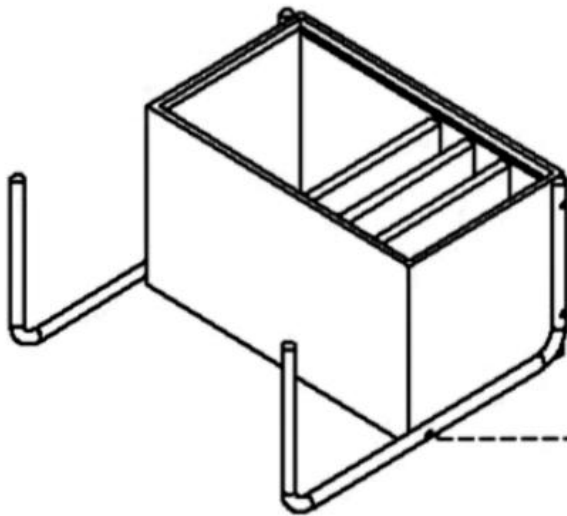

ASSEMBLY INSTRUCTION

AURORA Nordic Wood Accent Cabinet Side Table

JCB BOLT SET 6

ALLEN KEY 1

**Part One : To install the screws here.
Do not lock them yet.**

**Part Two : To install the screws here.
Do not lock them yet.**