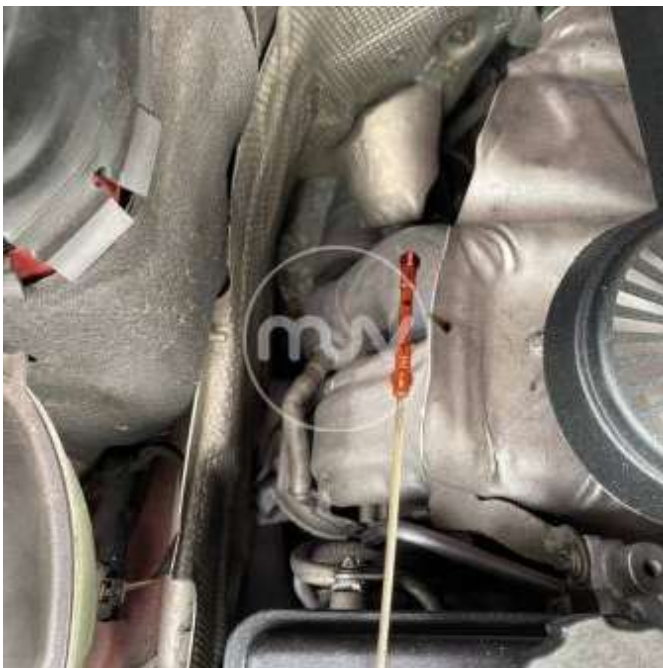

Inspection Report

210-Point Vehicle Inspection Report

Location: **Seri Kembangan**

Report ID: **ATY5GU**

Vehicle Information

Mileage	112397 KM
Model & Variant	BMW 320i 2014
Transmission	Auto
Body Type	Sedan
Fuel Type	Petrol
Capacity	1997
Key Set	-

Remarks & Summary

Inspection Remarks

-We do not guarantee mileage authenticity -B5 will be done to verify Chassis & engine number -Onsite inspection - limited access

Vehicle Photos

Exterior

Structure

Engine Bay

Interior

Undercarriage

Test Drive

Exterior Area

1 – FRONT WINDSCREEN, WIPERS & WASHERS	✓
2 – WINDSHIELD DRAIN	✓
3 – FRONT BONNET	✓
4 – FRONT REINFORCEMENT	✓

5 — FRONT GRILLE	
6 — FRONT BUMPER	
7 — FRONT SKIRT	N/A
8 — RHS HEADLAMP & DAY RUNNING LAMP	
9 — LHS HEADLAMP & DAY RUNNING LAMP	
10 — RHS FOGLAMP	
11 — LHS FOGLAMP	
12 — RHS FRONT FENDER	
13 — RHS SIGNAL INDICATOR	
14 — RHS A PILLAR	
15 — RHS ROOF PILLAR	
16 — RHS FRONT WINDOW & QUARTER GLASS	
17 — RHS SIDE MIRROR & SIGNAL INDICATOR  SCRATCHED	
18 — RHS FRONT DOOR & MOULDING	
19 — RHS FRONT DOOR HANDLE	
20 — RHS B PILLAR	
21 — RHS SIDE SILL	
22 — RHS SKIRT / SIDE STEP (PICKUP)	
23 — RHS REAR WINDOW & QUARTER GLASS	
24 — RHS REAR DOOR / SLIDING DOOR & MOULDING	
25 — RHS REAR DOOR HANDLE	
26 — RHS C PILLAR	
27 — RHS REAR QUARTER GLASS	
28 — RHS D PILLAR	N/A
29 — FUEL FILLER DOOR	
30 — RHS REAR FENDER / CARGO (PICKUP)  SCRATCHED	
31 — MOONROOF / SUNROOF	N/A
32 — ROOF & ANTENNA	