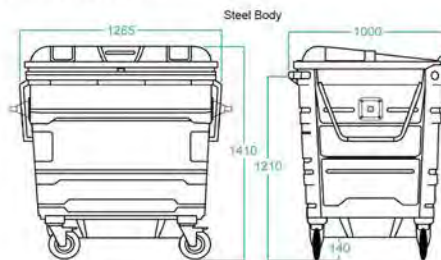

HDGB-660L, HDGB-1100L

- **Capacity : 660 Litres**
Size : 1120(W) x 680(D) x 1100(H)mm
- **Capacity : 1100 Litres**
Size : 1240(W) x 1015(D) x 1276(H)mm

Color Options :

Hot Dipped Galvanised Mobile Garbage Bin (made in UK)

STORM 1100L

- Capacity : 1100 Litres**
- Size : 1265(W) x 1000(D) x 1410(H)mm
- Max Load : 440kg
- Made in U.K

Features :

- Fitted with Heavy Duty Castor Bracket (200mm castor).
- Full section comb lifting bar and trunnion.
- Fully welded seams to prevent waste from seeping into container joints.
- Danish manoeuvring handles.
- Double Skinned Rotationally Moulded Lid, UV Resistant with optional lid lock.
- 'Lid in Lid' feature without the need to lift the larger outer lid.
- All manufacturing carried out under Quality Management System ISO 9001 and Environmental Management System ISO 14001.
- Complies with European Standard for wheeled waste containers, EN 840.