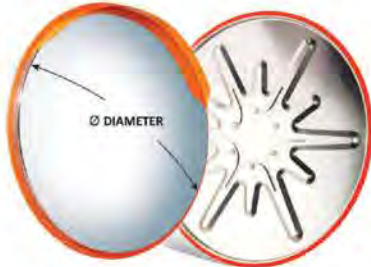

Outdoor Convex Mirror (Stainless Steel)