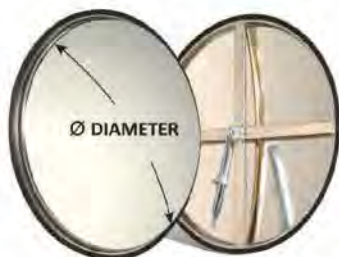

Model	Diameter (mm)	Setup Method
IDCM 300	Ø300	Wall Mounted
IDCM 600	Ø600	

Indoor Convex Mirror

Bracket indoor 490, 600

Code	Diameter (mm)	Carton Size (mm)	Qty Carton (pc)	Setup Method
INDOOR 490	Ø490	525 x 525 x 110	1	Wall Mounted
INDOOR 600	Ø600	675 x 675 x 117		