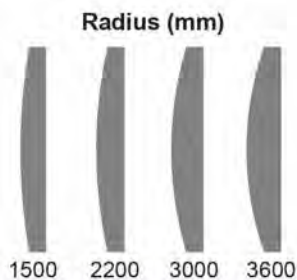

Model	Diameter (mm)	Setup Method
IDCM 300	Ø300	Wall Mounted
IDCM 600	Ø600	

Indoor Convex Mirror

Bracket indoor 490, 600

Code	Diameter (mm)	Carton Size (mm)	Qty Carton (pc)	Setup Method
INDOOR 490	Ø490	525 x 525 x 110	1	Wall Mounted
INDOOR 600	Ø600	675 x 675 x 117		