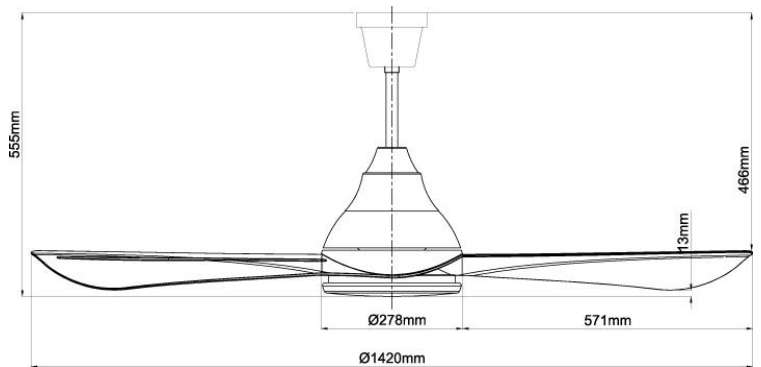

## Ceiling Fan

Model	: AC-309
Size	: 56" / 1400mm
Motor	: Super 188
Blade	: Acrylic (ABS)
Housing	: Metal
RPM	: 70-160
Rated Air Delivery:	240m <sup>3</sup> /min
Voltage	: 220-240V 50Hz
Watt	: 90W
Lightkit	: 18W LED-RGB

## Touch-Screen Remote Control

Model	: AC-F610
Timer	: 1/3/6hrs
Light	: On/Off
Speed	: High/Med/Low

Distributor / Dealer: