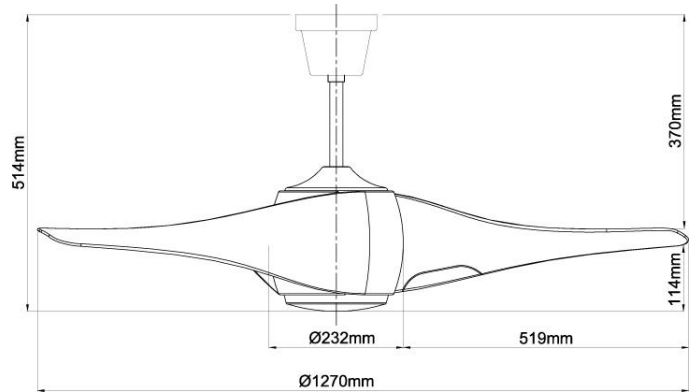

alCOm®
ceiling fan specialist

build to natural comfort

GM

WD

WH

Ceiling Fan

Model	: AC-308
Size	: 50" / 1200mm
Motor	: Super 188
Blade	: Acrylic (ABS)
Housing	: Acrylic (ABS)
RPM	: 90-170
Rated Air Delivery:	270m ³ /min
Voltage	: 220-240V 50Hz
Watt	: 90W
Lightkit	: 18W LED-RGB

Touch-Screen Remote Control

Model	: AC-F610
Timer	: 1/3/6hrs
Light	: On/Off
Speed	: High/Med/Low

Distributor / Dealer: