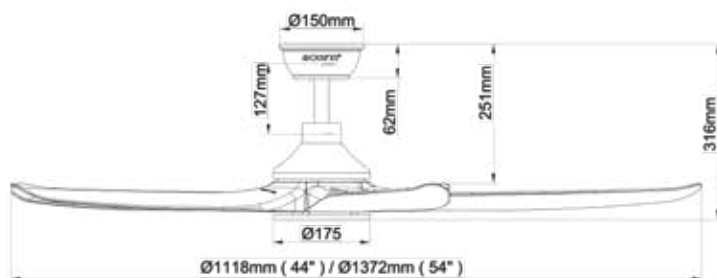

model : DC-160
 motor : innovative dc motor 153
 blade : acrylic (ABS)
 housing : metal
 voltage : 220~240v/50hz
 lightkit : 22W LED-RGB
 NL (no light)
 watt : 63W (fan+lightkit)
 42W (fan only)

44" SG

54" SG

	44inch	54inch
length	: 1118mm	1372mm
rpm	: 115-270	90-200
air flow(CFM)	: 2975-7520	3150-8550
velocity(FPM)	: 300-800	210-660
decibels	: dB 30-48	dB 32-48

ceiling fan technical specification

44" WH

54" WH

model : DC-FC989RS
 timer : 1/4/8hrs
 speed : 6 speeds
 function : natural wind
 : forward reverse switch

genius pairing remote control

acorn[®]
 ceiling fan specialist

ACORN MARKETING & SERVICES PTE LTD