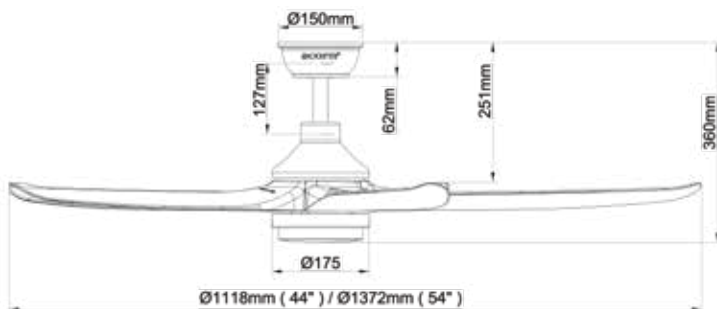

model : DC-160
 motor : innovative dc motor 153
 blade : acrylic (ABS)
 housing : metal
 voltage : 220~240v/50hz
 lightkit : 22W LED-RGB
 NL (no light)
 watt : 63W (fan+lightkit)
 42W (fan only)

44" SG

54" SG

	44inch	54inch
length	: 1118mm	1372mm
rpm	: 115-270	90-200
air flow(CFM)	: 2975-7520	3150-8550
velocity(FPM)	: 300-800	210-660
decibels	: dB 30-48	dB 32-48

ceiling fan technical specification

44" WH

54" WH

model : DC-FC989RS
 timer : 1/4/8hrs
 speed : 6 speeds
 function : natural wind
 : forward reverse switch

genius pairing remote control

acorn[®]
 ceiling fan specialist

ACORN MARKETING & SERVICES PTE LTD