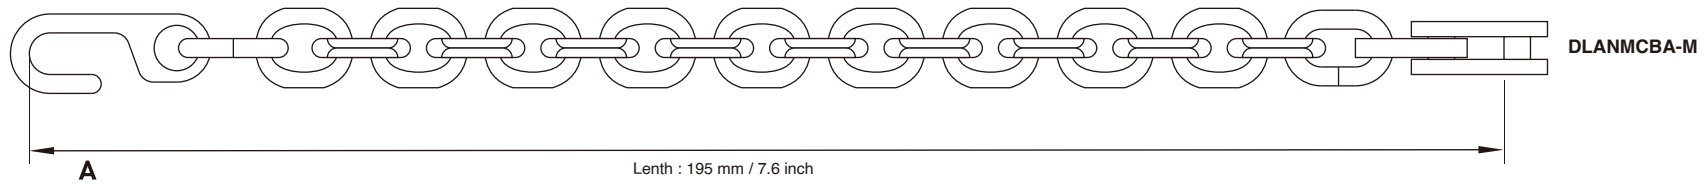

DL

SIZE CHART

ANONYMOUS SERIES SIZING GUIDE

S

M

L

XL