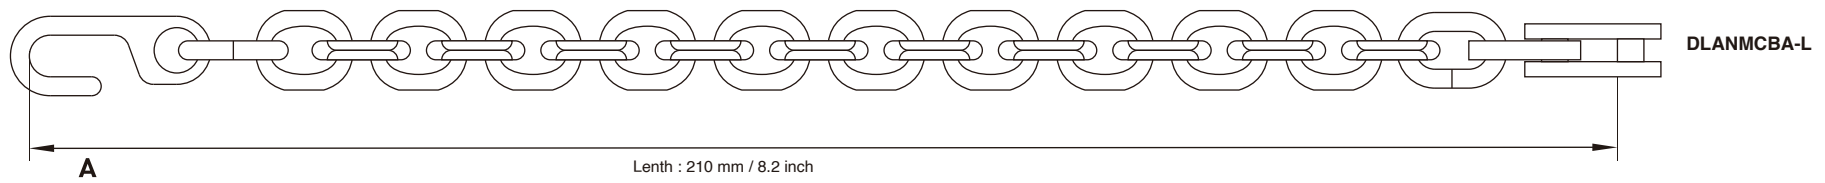

DL

SIZE CHART

ANONYMOUS SERIES SIZING GUIDE

S

M

L

XL