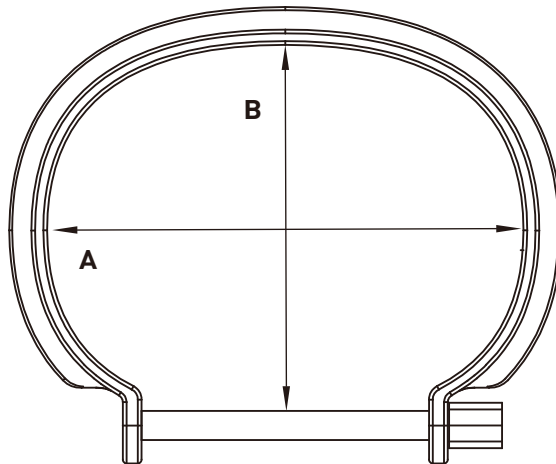

CLAMP BRACELET

		A	B
DLCSBA-S Inner circumference : 152mm / 5.98 inch	S	mm	54
		inch	2.13
DLCSBA-L Inner circumference : 182 mm / 7.17 inch	L	mm	64
		inch	2.51

DL

SIZE CHART

CLAMP SERIES SIZING GUIDE

CLAMP BRACELET

DLFRCFA-S

Inner circumference : 152 mm / 5.98 inch

S

DLFRCFA-L

Inner circumference : 182 mm / 7.17 inch

L

S

Inner circumference : 152 mm / 5.98 inch

L

Inner circumference : 182 mm / 7.17 inch