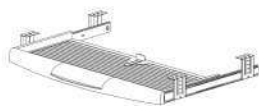

ACCESSORIES

PLASTIC KEYBOARD TRAY
YKT 570W x 403D x 77H