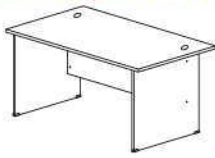

G SERIES Specification

EXECUTIVE TABLE

EXECUTIVE TABLE
GMB 180A 1800W x 900D x 750H

STANDARD AND SIDE TABLE

STANDARD TABLE
GT 127 1200W x 700D x 750H
GT 157 1500W x 700D x 750H
GT 187 1800W x 700D x 750H
GT 188 1800W x 800D x 750H