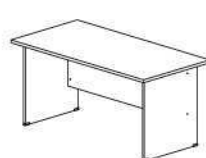

G SERIES Specification

EXECUTIVE TABLE

EXECUTIVE TABLE
GMB 180A 1800W x 900D x 750H

STANDARD AND SIDE TABLE

STANDARD TABLE
GT 127 1200W x 700D x 750H
GT 157 1500W x 700D x 750H
GT 187 1800W x 700D x 750H
GT 188 1800W x 800D x 750H