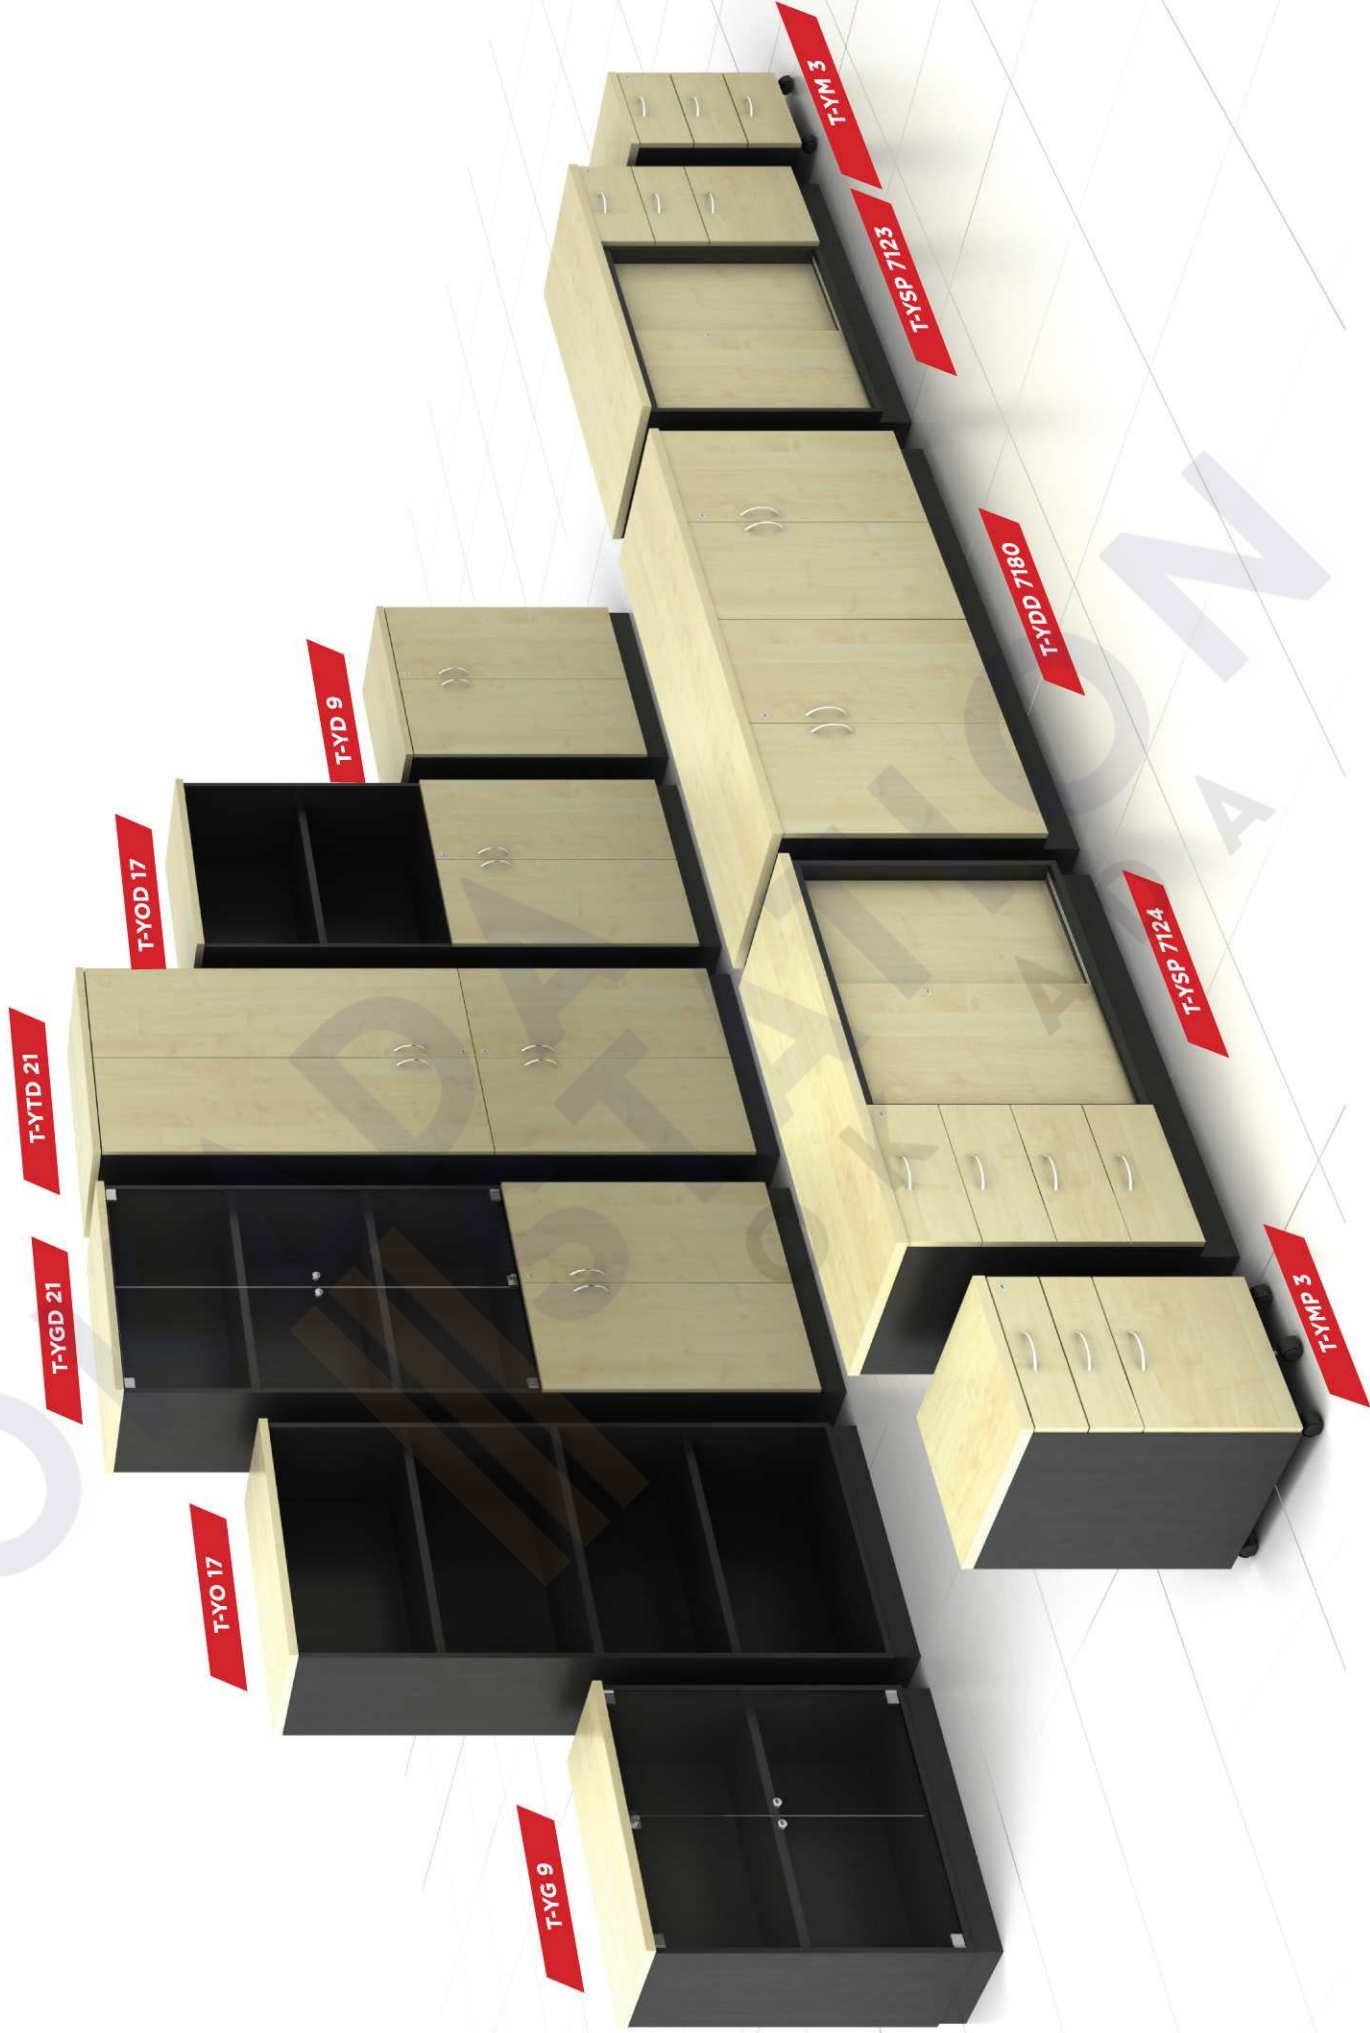

TOE 18

TVE 24

TBB 30

CABINET AND MOBILE PEDESTAL

Office Table Specification (T2-Series)

EXECUTIVE TABLE

EXECUTIVE TABLE
TMB 180A 1800W x 900D x 750H

EXECUTIVE TABLE
TMB 11 1800W x 800D x 750H