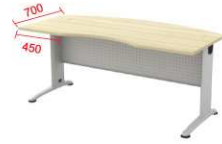

EXECUTIVE TABLE
BMB 55 1800W x 900D x 750H