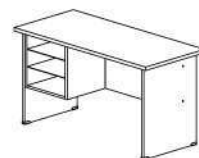

SIDE TABLE
GS 1060 900W x 450D x 700H