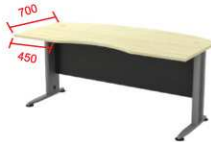

TOE 18

TVE 24

TBB 30

CABINET AND MOBILE PEDESTAL

Office Table Specification (T2-Series)

EXECUTIVE TABLE

EXECUTIVE TABLE
TMB 180A 1800W x 900D x 750H

EXECUTIVE TABLE
TMB 11 1800W x 800D x 750H

EXECUTIVE TABLE
TMB 55 1800W x 900D x 750H

EXECUTIVE TABLE (W/O TEL CAP)
TMB 33 1800W x 840D x 750H

SUPERIOR COMPACT TABLE

SUPERIOR COMPACT TABLE(L)
TL 1515 1500W x 700 x 1500 x 600D x 750H
TL 1815 1800W x 700 x 1500 x 600D x 750H