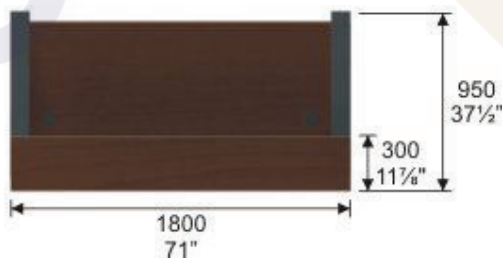

The elegance of simplicity and the essence of comfort.