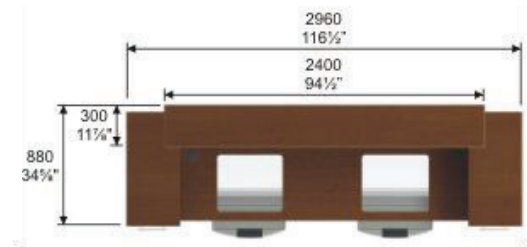

RECEPTION SERIES

SETTING THE STANDARDS

RECEPTION SERIES

OKS11 GALAXY

RECEPTION
BEECH OVER GREY

This Reception Counter that can be simultaneously used by 2 individuals. Our designs aim at getting the most out of your working space. An Under-Desk LCD monitor workstation provides the window for the computer based instruction while maintaining an open line of sight which resulted with a clear work surface.

The elegance of simplicity and the essence of comfort.

RECEPTION SERIES

OKS33 VICTORIA

RECEPTION
CHERRY OVER GREY

The Victoria Reception Counter provides an elegant and luminescent feel, with its woodgrain wave front, with a measurement of 3360mm width for the larger reception area. Stylish front panels base with decorative brushed silver finish aluminium bands in grey finish.

OKPHA 16 - 1600(W) X 1077(D) X 1050(H)
OKPHA 19 - 1900(W) X 1077(D) X 1050(H)

The elegance of simplicity and the essence of comfort.