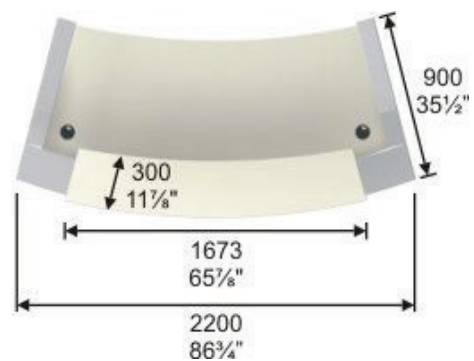

The elegance of simplicity and the essence of comfort.

RECEPTION SERIES

OKS33 VICTORIA

RECEPTION
CHERRY OVER GREY

The Victoria Reception Counter provides an elegant and luminescent feel, with its woodgrain wave front, with a measurement of 3360mm width for the larger reception area. Stylish front panels base with decorative brushed silver finish aluminium bands in grey finish.

The elegance of simplicity and the essence of comfort.

RECEPTION SERIES

OKS88 CARISA

RECEPTION
BEECH OVER WHITE

A large curved Reception Counter featuring with matching Woodgrain lamination on the front and with decorative brushed silver finish aluminium bands on the front panel base and both sides.