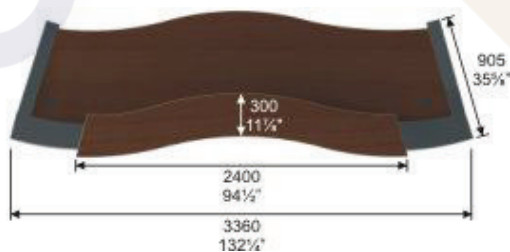

The elegance of simplicity and the essence of comfort.

RECEPTION SERIES

OKS33 VICTORIA

RECEPTION
CHERRY OVER GREY

The Victoria Reception Counter provides an elegant and luminescent feel, with its woodgrain wave front, with a measurement of 3360mm width for the larger reception area. Stylish front panels base with decorative brushed silver finish aluminium bands in grey finish.