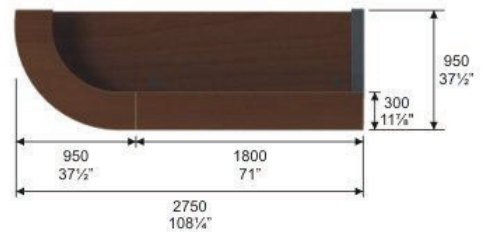

The elegance of simplicity and the essence of comfort.