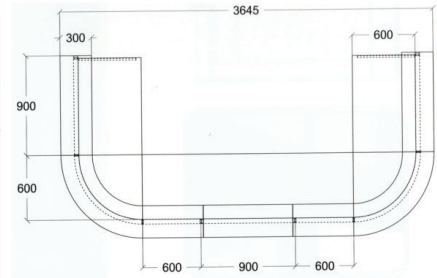

The elegance of simplicity and the essence of comfort.