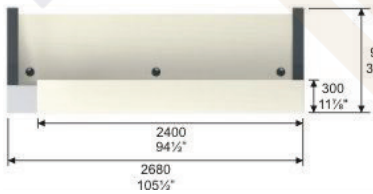

OKS66 STANLEY RECEPTION BEECH OVER GREY

The modern Stanley Reception counter makes a dramatic first impression. If you want a reception counter that fits in perfectly with the shape of your reception area, we are sure that you will find the perfect reception counter here, that can be arranged to suit your environment and for your budget.