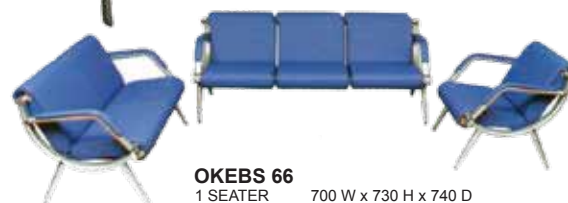

OKEBS 66

1 SEATER 700 W x 730 H x 740 D
2 SEATERS 1270 W x 730 H x 740 D
3 SEATERS 1840 W x 730 H x 740 D

The elegance of simplicity and the essence of comfort.