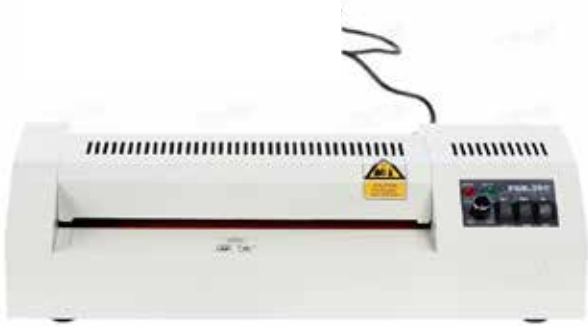

LAMINATOR MACHINE II

COMET 5054
A4-FGK260 LAMINATOR