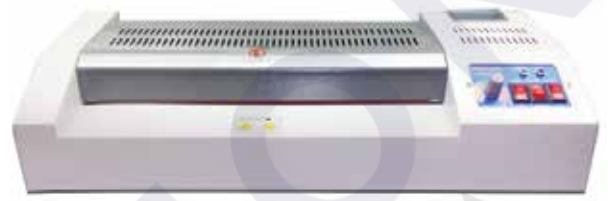

COMET 5050
HOT&COLD LAMINATOR