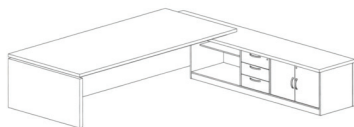

- A) OKTK36/20**  
EXECUTIVE DESK
- B) OKTK320**  
SIDE RETURN

- A) OKTK20/38**  
EXECUTIVE DESK
- B) OKTK260R**  
COMPUTER DESK
- C) OKTK260R**  
ROUND CONNECTION TABLE

The elegance of simplicity and the essence of comfort.

# DIRECTOR SERIES

**DIRECTOR TABLE (R)**  
**OKMARS 520-2400**  
2400W x 2100D x 750H

**OKMARS 520-2100**  
2100W x 2100D x 750H

**HALF GLASS CABINET**  
**C/W ALUMINIUM FRAMW**  
**OKMARS - AF**  
800W x 450D x 2100H