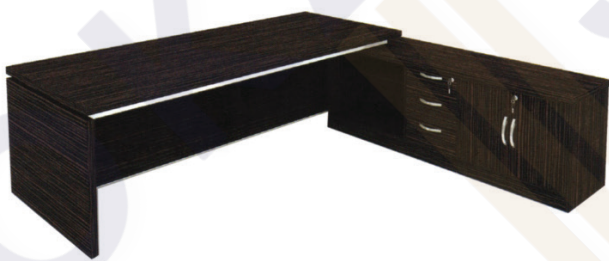

# DIRECTOR SERIES

**A) OKFM1800R** EXECUTIVE DESK  
**B) OKFM188R** SIDE RETURN

**OKHA868** EXECUTIVE DESK

The elegance of simplicity and the essence of comfort.

**DIRECTOR SERIES**

- A) OKEX560**  
EXECUTIVE SIDE RETURN
- B) OKTK260R**  
COMPUTER DESK

- A) OKTK36/20**  
EXECUTIVE DESK
- B) OKTK320**  
SIDE RETURN

- A) OKTK20/38**  
EXECUTIVE DESK
- B) OKTK260R**  
COMPUTER DESK
- C) OKTK260R**  
ROUND CONNECTION TABLE

The elegance of simplicity and the essence of comfort.

# DIRECTOR SERIES

**DIRECTOR TABLE (R)**  
**OKMARS 520-2400**  
2400W x 2100D x 750H

**OKMARS 520-2100**  
2100W x 2100D x 750H

**HALF GLASS CABINET**  
**C/W ALUMINIUM FRAMW**  
**OKMARS - AF**  
800W x 450D x 2100H