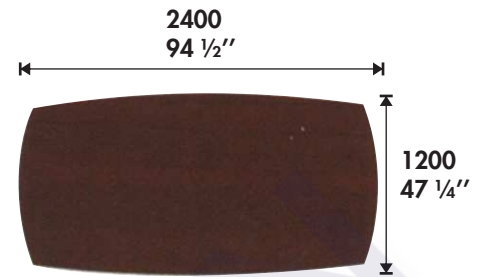

CONFERENCE SERIES

**OKNA-210
NATARA CONFERENCE TABLE**