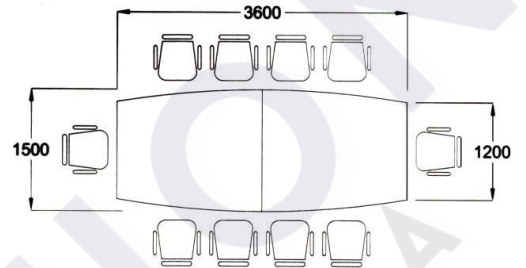

CONFERENCE SERIES

MATRIX SQUARE LEG
CONCEPT