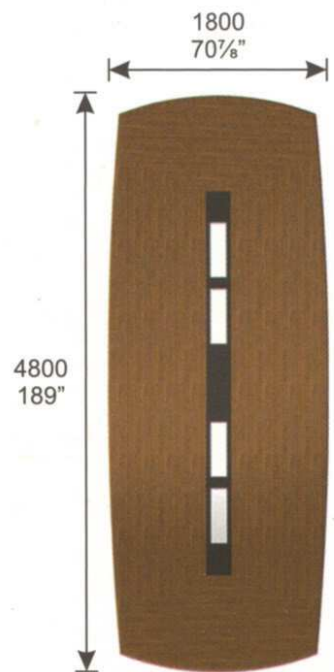

CONFERENCE SERIES

CONFERENCE SERIES

**OKD-688
BOAT SHAPE CONFERENCE TABLE**

POWER SOCKET

The elegance of simplicity and the essence of comfort.

CONFERENCE SERIES

OKD-288
BOAT SHAPE CONFERENCE TABLE

The elegance of simplicity and the essence of comfort.

CONFERENCE SERIES

- OK-821E** 800 x 800 x 750 mm
31½ x 31½ x 29½ inch
- OK-822E** 1200 x 800 x 750 mm
47¼ x 31½ x 29½ inch
- OK-823E** 1400 x 800 x 750 mm
55 x 31½ x 29½ inch
- OK-824E** 1600 x 800 x 750 mm
63 x 31½ x 29½ inch
- OK-825E** 1800 x 800 x 750 mm
71 x 31½ x 29½ inch
- OK-826E** 800 x 600 x 750 mm
31½ x 23½ x 29½ inch
- OK-827E** 1200 x 600 x 750 mm
47¼ x 23½ x 29½ inch
- OK-828E** 1400 x 800 x 750 mm
55 x 23½ x 29½ inch
- OK-829E** 1600 x 800 x 750 mm
63¼ x 23½ x 29½ inch
- OK-830E** 1800 x 800 x 750 mm
71¼ x 23½ x 29½ inch

- OKB-710E** 50 x 25 x 710 mm length
2 x 1 x 28 inch length
- OKB-1110E** 50 x 25 x 1110 mm length
2 x 1 x 43¼ inch length
- OKB-1310E** 50 x 25 x 1310 mm length
2 x 1 x 51 5/8 inch length
- OKB-1510E** 50 x 25 x 1510 mm length
2 x 1 x 59½ inch length
- OKB-1710E** 50 x 25 x 1710 mm length
2 x 1 x 67 ¾ inch length

- OK-223** 600 x 800 x 25 mm
23½ x 31½ x 1 inch
- OK-223S** 600 x 600 x 25 mm
23½ x 23½ x 1 inch
- OK-224** 800 x 800 x 25 mm
31½ x 31½ x 1 inch

- OK-PP18** 89 x 54 x 2.5 mm
3½ x 2 1/8 x 1/8 inch

- OK-166** Ø 75 x 725 mm
Ø 3 x 28½ inch