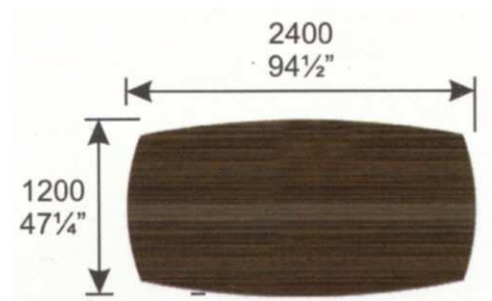

The elegance of simplicity and the essence of comfort.

CONFERENCE SERIES

OKSL-338
BOAT SHAPE CONFERENCE TABLE

OKSL-228
BOAT SHAPE CONFERENCE TABLE

OKD-205
BOAT SHAPE CONFERENCE TABLE

The elegance of simplicity and the essence of comfort.

CONFERENCE SERIES

- OK-821E** 800 x 800 x 750 mm
31½ x 31½ x 29½ inch
- OK-822E** 1200 x 800 x 750 mm
47¼ x 31½ x 29½ inch
- OK-823E** 1400 x 800 x 750 mm
55 x 31½ x 29½ inch
- OK-824E** 1600 x 800 x 750 mm
63 x 31½ x 29½ inch
- OK-825E** 1800 x 800 x 750 mm
71 x 31½ x 29½ inch
- OK-826E** 800 x 600 x 750 mm
31½ x 23½ x 29½ inch
- OK-827E** 1200 x 600 x 750 mm
47¼ x 23½ x 29½ inch
- OK-828E** 1400 x 800 x 750 mm
55 x 23½ x 29½ inch
- OK-829E** 1600 x 800 x 750 mm
63¼ x 23½ x 29½ inch
- OK-830E** 1800 x 800 x 750 mm
71¼ x 23½ x 29½ inch

- OKB-710E** 50 x 25 x 710 mm length
2 x 1 x 28 inch length
- OKB-1110E** 50 x 25 x 1110 mm length
2 x 1 x 43¼ inch length
- OKB-1310E** 50 x 25 x 1310 mm length
2 x 1 x 51 5/8 inch length
- OKB-1510E** 50 x 25 x 1510 mm length
2 x 1 x 59½ inch length
- OKB-1710E** 50 x 25 x 1710 mm length
2 x 1 x 67 ¾ inch length