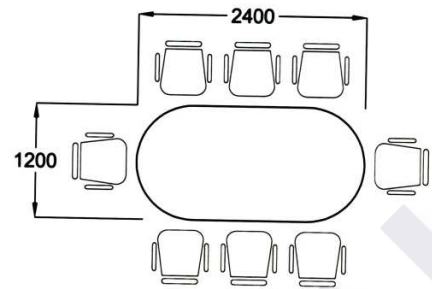

OKD-368
BOAT SHAPE CONFERENCE TABLE

CONFERENCE SERIES