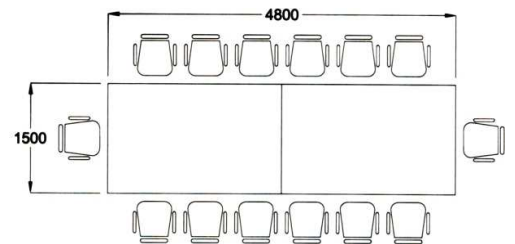

CONFERENCE SERIES

MATRIX U LEG
CONCEPT

The elegance of simplicity and the essence of comfort.