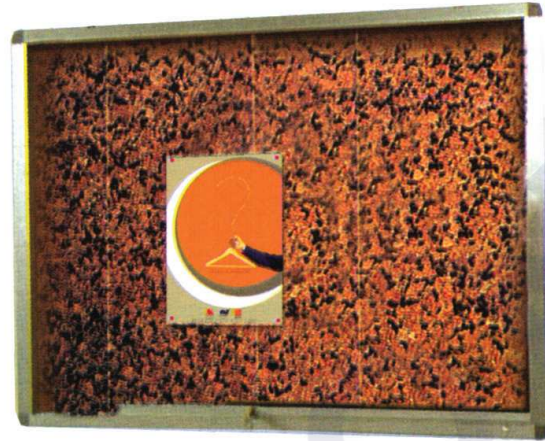

ALUMINIUM FRAME CORK NOTICE BOARD SLIDING GLASS CABINET

OKSCC-23	60 x 90 cm	(2' x 3')
OKSCC-24	60 x 120 cm	(2' x 4')
OKSCC-34	90 x 120 cm	(3' x 4')
OKSCC-44	120 x 120 cm	(4' x 4')
OKSCC-45	120 x 150 cm	(4' x 5')
OKSCC-46	120 x 180 cm	(4' x 6')
OKSCC-48	120 x 240 cm	(4' x 8')