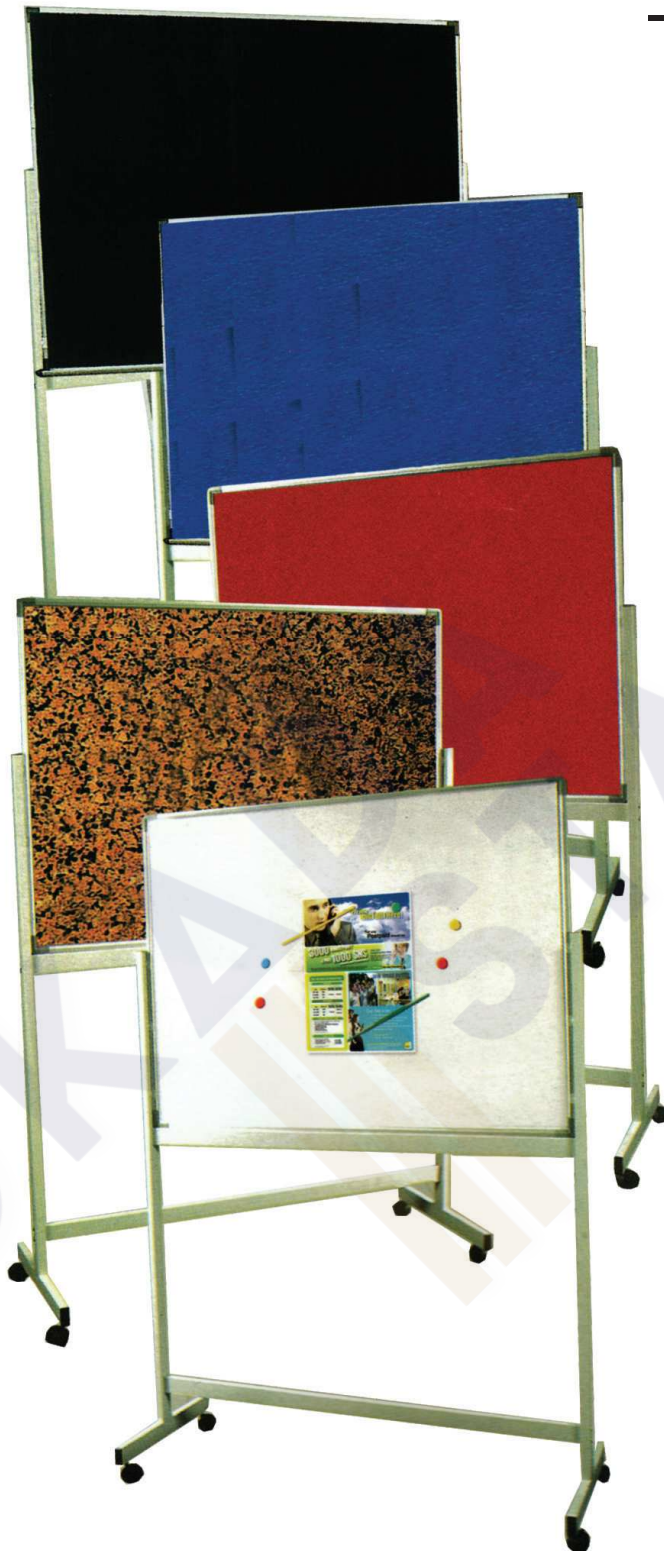

BOARD SERIES

TWIN BOARD

MAGNERIC WHITE BOARD + CHALK BOARD

OKTBG-23	60 x 90 cm	(2' x 3')
OKTBG-34	90 x 120 cm	(3' x 4')
OKTBG-44	120 x 120 cm	(4' x 4')
OKTBG-46	120 x 180 cm	(4' x 6')
OKTBG-48	120 x 240 cm	(4' x 8')

MAGNERIC WHITE BOARD + SOFT NOTICE BOARD

OKTBS-23	60 x 90 cm	(2' x 3')
OKTBS-34	90 x 120 cm	(3' x 4')
OKTBS-44	120 x 120 cm	(4' x 4')
OKTBS-46	120 x 180 cm	(4' x 6')
OKTBS-48	120 x 240 cm	(4' x 8')

MAGNERIC WHITE BOARD + FOAM NOTICE BOARD

OKTBF-23	60 x 90 cm	(2' x 3')
OKTBF-34	90 x 120 cm	(3' x 4')
OKTBF-44	120 x 120 cm	(4' x 4')
OKTBF-46	120 x 180 cm	(4' x 6')
OKTBF-48	120 x 240 cm	(4' x 8')

MAGNERIC WHITE BOARD + VELVET NOTICE BOARD

OKTBV-23	60 x 90 cm	(2' x 3')
OKTBV-34	90 x 120 cm	(3' x 4')
OKTBV-44	120 x 120 cm	(4' x 4')
OKTBV-46	120 x 180 cm	(4' x 6')
OKTBV-48	120 x 240 cm	(4' x 8')

MAGNERIC WHITE BOARD + CORK NOTICE BOARD

OKTBC-23	60 x 90 cm	(2' x 3')
OKTBC-34	90 x 120 cm	(3' x 4')
OKTBC-44	120 x 120 cm	(4' x 4')
OKTBC-46	120 x 180 cm	(4' x 6')
OKTBC-48	120 x 240 cm	(4' x 8')

The elegance of simplicity and the essence of comfort.