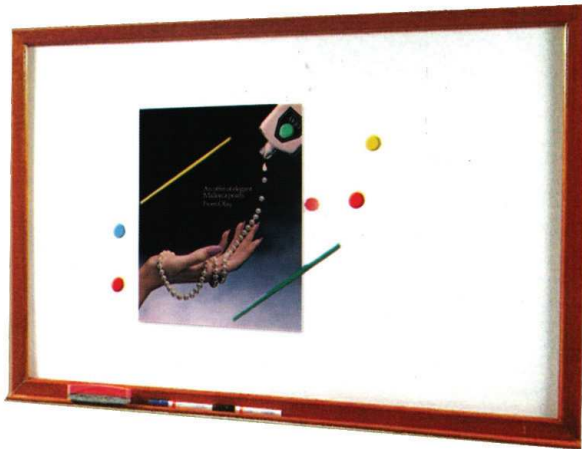

STEEL SERIES

WOODEN FRAME

MAGNETIC WHITE BOARD

OKSMB-23W	60 x 90 cm	(2' x 3')
OKSMB-24W	60 x 120 cm	(2' x 4')
OKSMB-34W	90 x 120 cm	(3' x 4')
OKSMB-44W	120 x 120 cm	(4' x 4')
OKSMB-45W	120 x 150 cm	(4' x 5')
OKSMB-46W	120 x 180 cm	(4' x 6')
OKSMB-48W	120 x 240 cm	(4' x 8')
OKSMB-410W	120 x 300 cm	(4' x 10')
OKSMB-412W	120 x 360cm	(4' x 12')