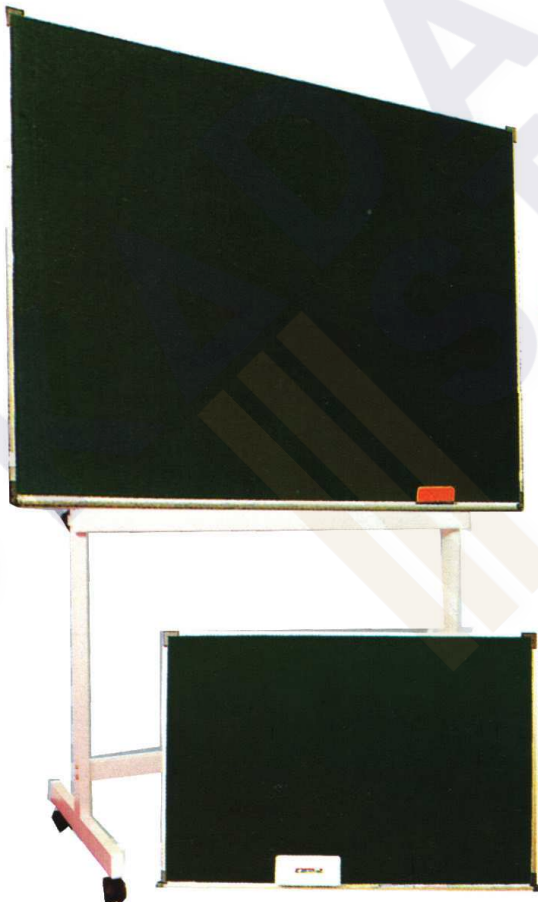

BOARD SERIES

FOAM NOTICE BOARD

OKFNB-15	45 x 60 cm	(1½' x 2')	OKST-1
OKFNB-22	60 x 60 cm	(2' x 2')	OKST-1
OKFNB-23	60 x 90 cm	(2' x 3')	OKST-1
OKFNB-24	60 x 120 cm	(2' x 4')	OKST-2
OKFNB-33	90 x 90 cm	(3' x 3')	OKST-1
OKFNB-34	90 x 120 cm	(3' x 4')	OKST-2
OKFNB-35	90 x 150 cm	(3' x 5')	OKST-2
OKFNB-36	90 x 180 cm	(3' x 6')	OKST-3
OKFNB-44	120 x 120 cm	(4' x 4')	OKST-2
OKFNB-45	120 x 150 cm	(4' x 5')	OKST-2
OKFNB-46	120 x 180 cm	(4' x 6')	OKST-3
OKFNB-48	120 x 240 cm	(4' x 8')	OKST-3
OKFNB-410	120 x 300 cm	(4' x 10')	OKST-4
OKFNB-412	120 x 360cm	(4' x 12')	OKST-4

CHALK BOARD

OKCB-15	45 x 60 cm	(1½' x 2')	OKST-1
OKCB-22	60 x 60 cm	(2' x 2')	OKST-1
OKCB-23	60 x 90 cm	(2' x 3')	OKST-1
OKCB-24	60 x 120 cm	(2' x 4')	OKST-2
OKCB-33	90 x 90 cm	(3' x 3')	OKST-1
OKCB-34	90 x 120 cm	(3' x 4')	OKST-2
OKCB-35	90 x 150 cm	(3' x 5')	OKST-2
OKCB-36	90 x 180 cm	(3' x 6')	OKST-3
OKCB-44	120 x 120 cm	(4' x 4')	OKST-2
OKCB-45	120 x 150 cm	(4' x 5')	OKST-2
OKCB-46	120 x 180 cm	(4' x 6')	OKST-3
OKCB-48	120 x 240 cm	(4' x 8')	OKST-3
OKCB-410	120 x 300 cm	(4' x 10')	OKST-4
OKCB-412	120 x 360cm	(4' x 12')	OKST-4

The elegance of simplicity and the essence of comfort.