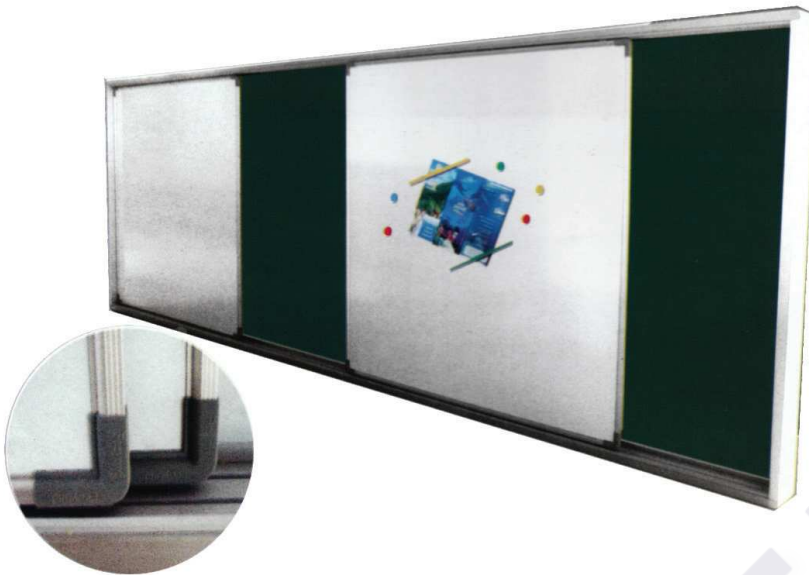

STEEL SERIES

SLIDING BOARD

OKSIB-48

120 x 240 cm (4' X 8')

120 x 90 cm (4' x 3')

OKSIB-412

120 x 360 cm (4' X 12')

120 x 120 cm (4' x 4')

OKSIB-416

120 x 480 cm (4' X 16')

120 x 150 cm (4' x 5')