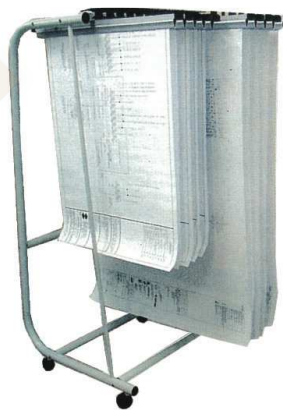

# BOARD SERIES

**FLEXI DISPLAY MODULES**  
 OKFDM-23 BASIC FRAME 60W x 90H cm  
 OKFDM-12 HEADER 60W x 20H cm

**CARRYING BAG**  
 OKFDM-BG 108W x 65H x 9D cm

**CONNECTOR**  
 OKFDM-1 I CONNECTOR  
 OKFDM-2 U CONNECTOR  
 OKFDM-3 H CONNECTOR

**PLAN HANGER**  
 OKWB-00 A0  
 OKWB-01 A1

**PLAN HANGER STAND**

OKPHS-188 63D x 49W x 145H 15 CLAMP  
 OKPHS-288 63D x 69W x 145H 25 CLAMP  
 OKPHS-388 63D x 100W x 145H 35 CLAMP

The elegance of simplicity and the essence of comfort.