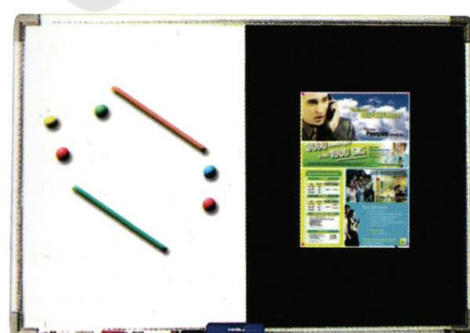

MAGNERIC WHITE BOARD + STICK ON BOARD

OKDBO-23	60 x 90 cm	(2' x 3')
OKDBO-34	90 x 120 cm	(3' x 4')
OKDBO-44	120 x 120 cm	(4' x 4')
OKDBO-46	120 x 180 cm	(4' x 6')
OKDBO-48	120 x 240 cm	(4' x 8')

The elegance of simplicity and the essence of comfort.