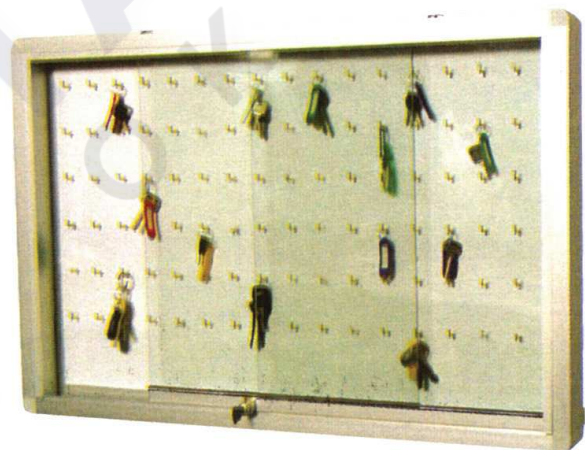

ALUMINIUM FRAME KEY PANEL SLIDING GLASS CABINET

OKKP-96	60 x 90 cm	(2' x 3')
OKKP-126	60 x 90 cm	(2' x 3')
OKKP-220	90 x 120 cm	(3' x 4')
OKKP-290	90 x 120 cm	(3' x 4')

The elegance of simplicity and the essence of comfort.