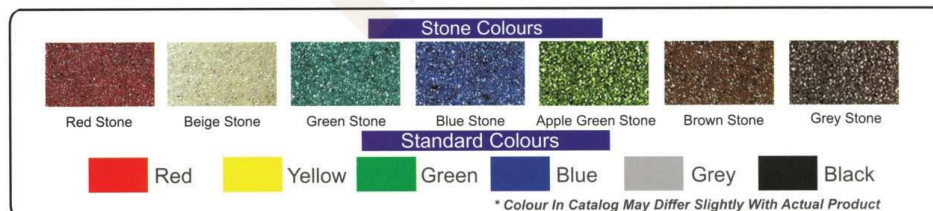

BIN & OTHERS SERIES

POLYETHYLENE / FIBERGLASS BINS

The elegance of simplicity and the essence of comfort.