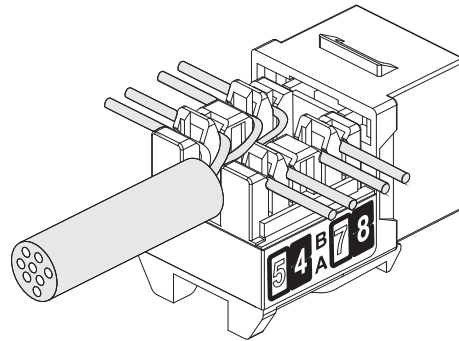

Keystone Jack Installing Instruction

KJU015E88 KJU01C688 KJU016A88

Legend
 W White
 G Green
 O Orange
 BL Blue
 BR Brown

1	2	3	4	5	6	7	8
W-G	G	W-O	BL	W-BL	O	W-BR	BR

Designation T568A 8-Position jack pin/pair assignments

1	2	3	4	5	6	7	8
W-O	O	W-G	BL	W-BL	G	W-BR	BR

Designation T568B 8-Position jack pin/pair assignments

1.

2.

One-Punch Keystone Jack Termination Tool

110 Punch Down Tool

Punch down and cut wires at one shot.

OR

3.

180°

90°