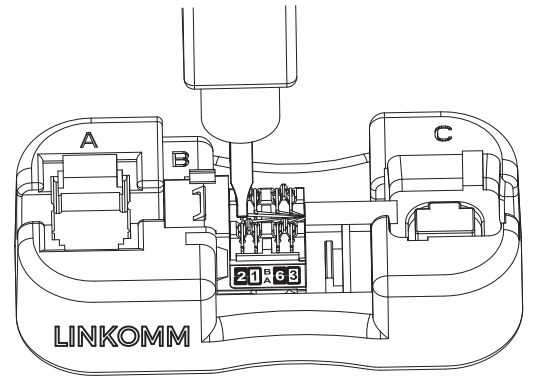

Keystone Jack Installing Instruction

KJU015E88 KJU01C688 KJU016A88

Legend
 W White
 G Green
 O Orange
 BL Blue
 BR Brown

1	2	3	4	5	6	7	8
W-G	G	W-O	BL	W-BL	O	W-BR	BR

Designation T568A 8-Position jack pin/pair assignments

1	2	3	4	5	6	7	8
W-O	O	W-G	BL	W-BL	G	W-BR	BR

Designation T568B 8-Position jack pin/pair assignments

1.

2.

One-Punch Keystone Jack Termination Tool

110 Punch Down Tool

Punch down and cut wires at one shot.

OR

3.

180°

90°