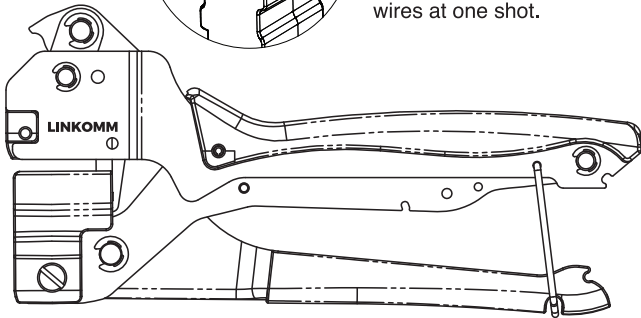

Keystone Jack Installing Instruction

KJU015E88 KJU01C688 KJU016A88

Legend
 W White
 G Green
 O Orange
 BL Blue
 BR Brown

1	2	3	4	5	6	7	8
W-G	G	W-O	BL	W-BL	O	W-BR	BR

Designation T568A 8-Position jack pin/pair assignments

1	2	3	4	5	6	7	8
W-O	O	W-G	BL	W-BL	G	W-BR	BR

Designation T568B 8-Position jack pin/pair assignments

1.

2.

One-Punch Keystone Jack Termination Tool

110 Punch Down Tool

Punch down and cut wires at one shot.

OR

3.

180°

90°