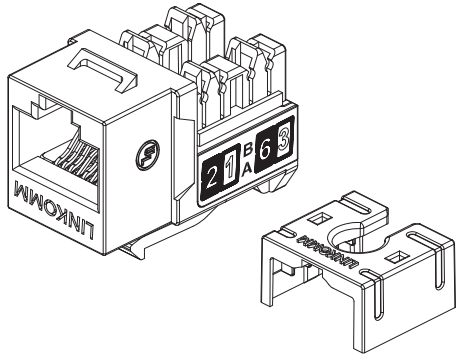

Keystone Jack Installing Instruction

KJU015E88 KJU01C688 KJU016A88

Legend
 W White
 G Green
 O Orange
 BL Blue
 BR Brown

1	2	3	4	5	6	7	8
W-G	G	W-O	BL	W-BL	O	W-BR	BR

Designation T568A 8-Position jack pin/pair assignments

1	2	3	4	5	6	7	8
W-O	O	W-G	BL	W-BL	G	W-BR	BR

Designation T568B 8-Position jack pin/pair assignments

1.

2.

One-Punch Keystone Jack Termination Tool

110 Punch Down Tool

Punch down and cut wires at one shot.

OR