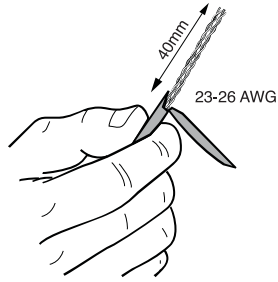

Keystone Jack Installing Instruction

KJU015E88 KJU01C688 KJU016A88

Legend
 W White
 G Green
 O Orange
 BL Blue
 BR Brown

1	2	3	4	5	6	7	8
W-G	G	W-O	BL	W-BL	O	W-BR	BR

Designation T568A 8-Position jack pin/pair assignments

1	2	3	4	5	6	7	8
W-O	O	W-G	BL	W-BL	G	W-BR	BR

Designation T568B 8-Position jack pin/pair assignments

1.

2.

One-Punch Keystone Jack Termination Tool

110 Punch Down Tool

Punch down and cut wires at one shot.

OR