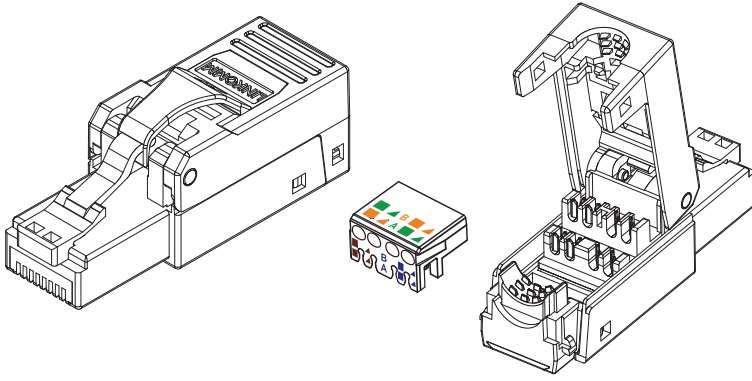

Field Termination Plug User Guide

FMPU01C688BK

1.

Legend
 W White
 G Green
 O Orange
 BL Blue
 BR Brown

1	2	3	4	5	6	7	8
W-G	G	W-O	BL	W-BL	O	W-BR	BR

Pin assignment T568A

1	2	3	4	5	6	7	8
W-O	O	W-G	BL	W-BL	G	W-BR	BR

Pin assignment T568B

	Solid	Stranded	Cable (O.D.)
C6	23~26AWG	23~26AWG	4.5~6.8mm

2.

3.

4.

5.

6.

7.