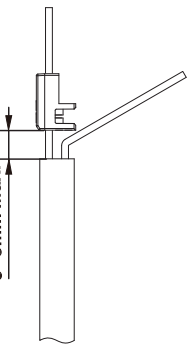

Field Termination Plug User Guide

FMPU01C688BK

1.

Legend
 W White
 G Green
 O Orange
 BL Blue
 BR Brown

1	2	3	4	5	6	7	8
W-G	G	W-O	BL	W-BL	O	W-BR	BR

Pin assignment T568A

1	2	3	4	5	6	7	8
W-O	O	W-G	BL	W-BL	G	W-BR	BR

Pin assignment T568B

	Solid	Stranded	Cable (O.D.)
C6	23~26AWG	23~26AWG	4.5~6.8mm

2.

3.

4.

5.

6.

7.

8.

10. Hand Screwing