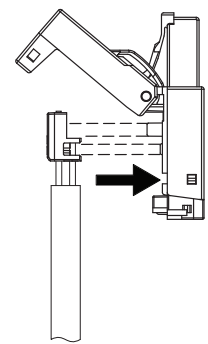

Field Termination Plug User Guide

FMPU01C688BK

1.

Legend
W White
G Green
O Orange
BL Blue
BR Brown

1	2	3	4	5	6	7	8
W-G	G	W-O	BL	W-BL	O	W-BR	BR

Pin assignment T568A

1	2	3	4	5	6	7	8
W-O	O	W-G	BL	W-BL	G	W-BR	BR

Pin assignment T568B

	Solid	Stranded	Cable (O.D.)
C6	23~26AWG	23~26AWG	4.5~6.8mm

2.

3.

4.

5.

6.

7.

8.

10. Hand Screwing