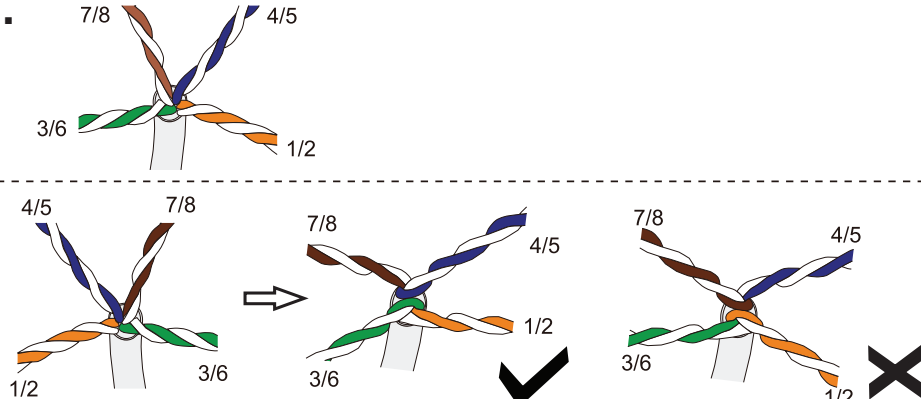

Field Termination Plug User Guide

FMPU01C688BK

1.

Legend
 W White
 G Green
 O Orange
 BL Blue
 BR Brown

1	2	3	4	5	6	7	8
W-G	G	W-O	BL	W-BL	O	W-BR	BR

Pin assignment T568A

1	2	3	4	5	6	7	8
W-O	O	W-G	BL	W-BL	G	W-BR	BR

Pin assignment T568B

	Solid	Stranded	Cable (O.D.)
C6	23~26AWG	23~26AWG	4.5~6.8mm

2.

3.

4.

5.

6.

7.