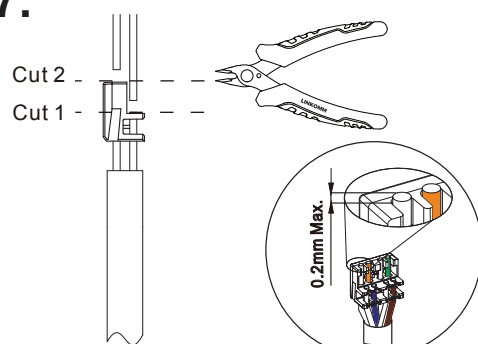

Field Termination Plug User Guide

FMPU01C688BK

1.

Legend
 W White
 G Green
 O Orange
 BL Blue
 BR Brown

1	2	3	4	5	6	7	8
W-G	G	W-O	BL	W-BL	O	W-BR	BR

Pin assignment T568A

1	2	3	4	5	6	7	8
W-O	O	W-G	BL	W-BL	G	W-BR	BR

Pin assignment T568B

	Solid	Stranded	Cable (O.D.)
C6	23~26AWG	23~26AWG	4.5~6.8mm

2.

3.

4.

5.

6.

7.

8.

10. Hand Screwing