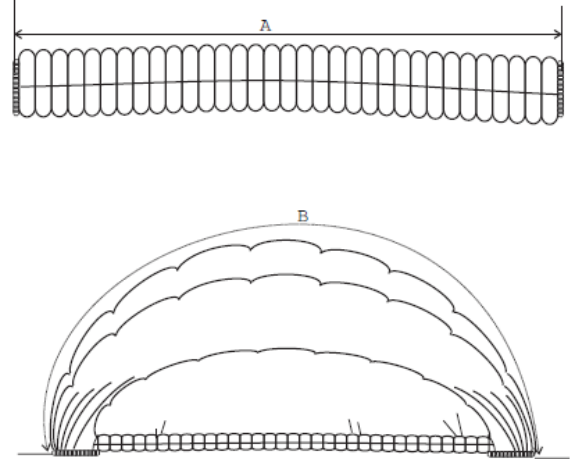

## Product Specification

Name : Mob Cap  
Material : 12 gsm PP  
Size : 21"  
Packing : 100 pcs / double polybag ; 2000 pcs/  
carton  
Carton Size : 63 \* 23 \* 26 cm

### Features:

- 12 GSM Spun polypropylene with seams
- Size - 21"
- 100 pcs / double polybag ; 2000 pcs/ carton
- Laboratories and cleanrooms, or any other dust/dirt-free environments
- Food processing and packaging environments
- Pharmaceutical and biotechnological industries

Item	Size	Tolerance	Remark
A	21 cm	+/- 2 cm	Normal
B	53 cm	+/- 2 cm	Stretched

### Requirement:

1. If no indication, tolerance is +/- 2 cm.