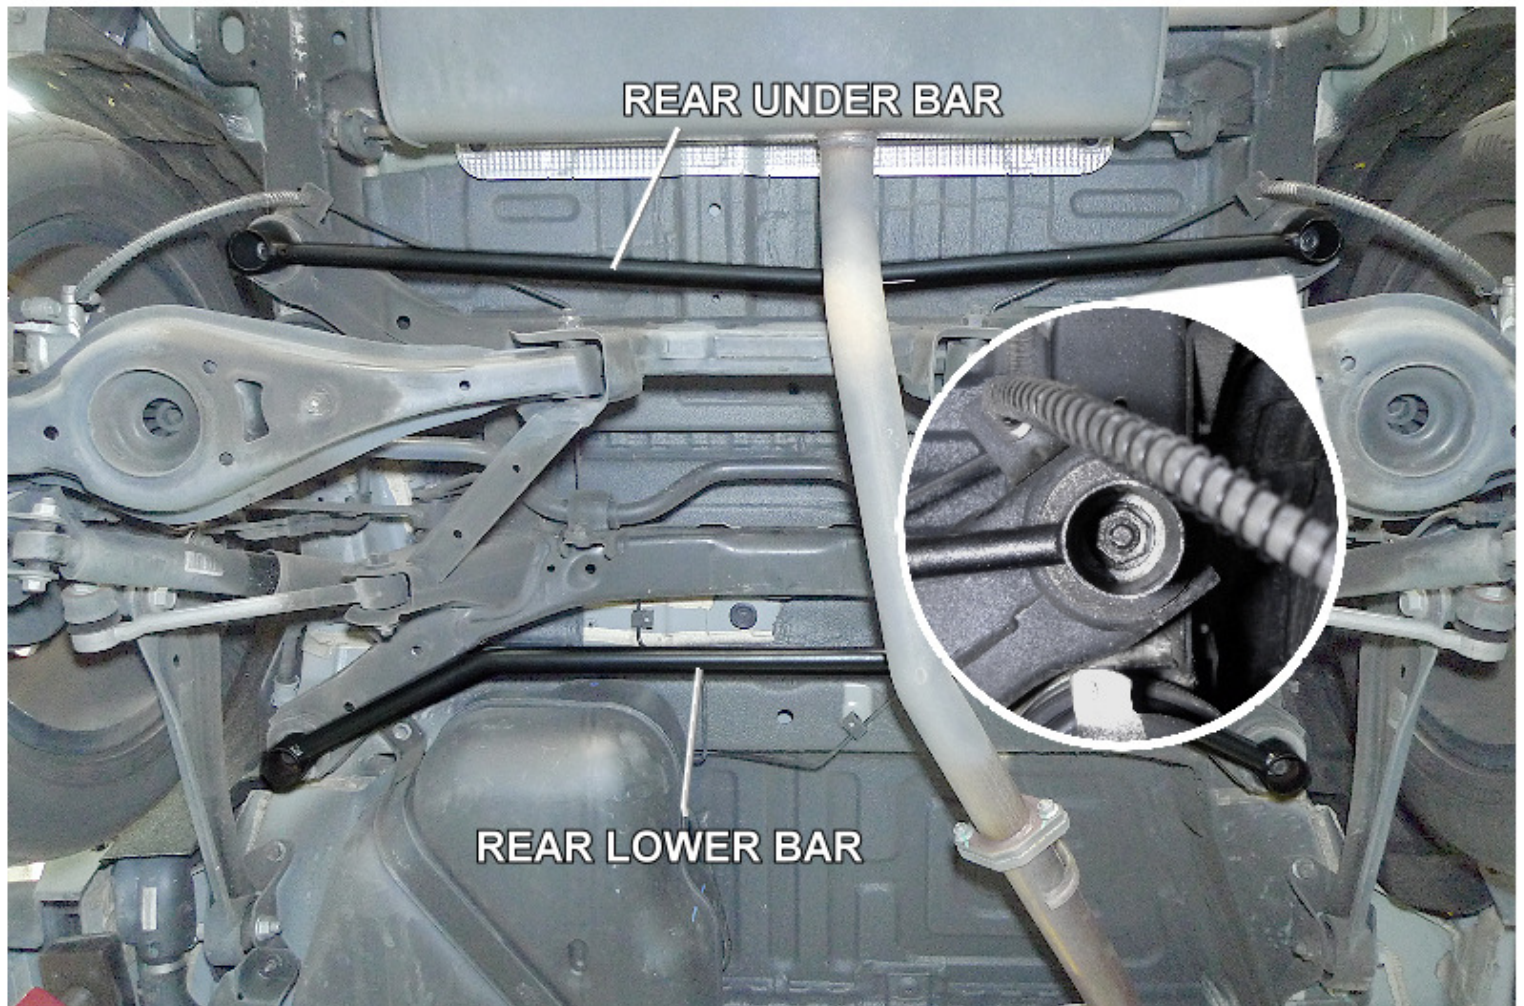

# SuperCircuit

Thank you for the purchase. Please utilize the original bolts to install the SUPERCIRCUIT Rear Under Bar to the Proton X70 (CBU) as shown in the picture below.

Should you need any further assistance during the installation, please contact SUPERCIRCUIT BARS, Tel: +6 03 5632 2855 or send us a message on Facebook: