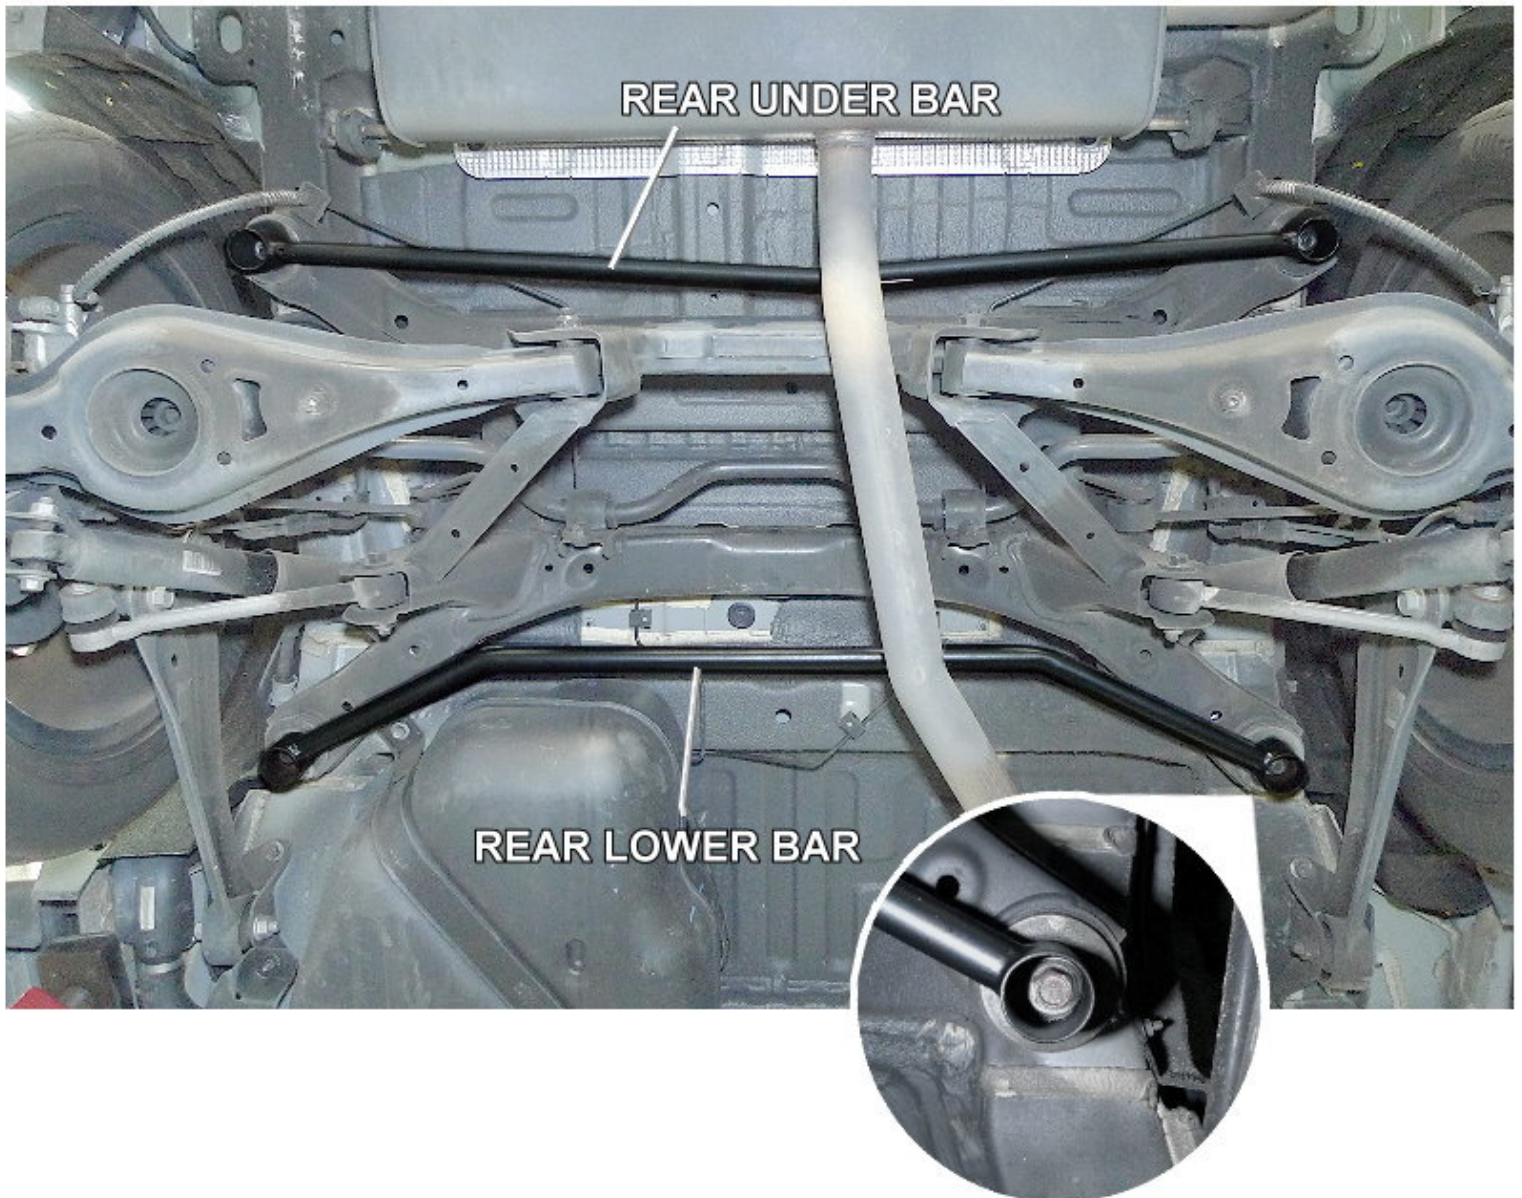

SuperCircuit

Thank you for the purchase. Please utilize the original bolts to install the SUPERCIRCUIT Rear Lower Bar to the Proton X70 (CBU) as shown in the picture below.

Should you need any further assistance during the installation, please contact SUPERCIRCUIT BARS, Tel: +6 03 5632 2855 or send us a message on Facebook: