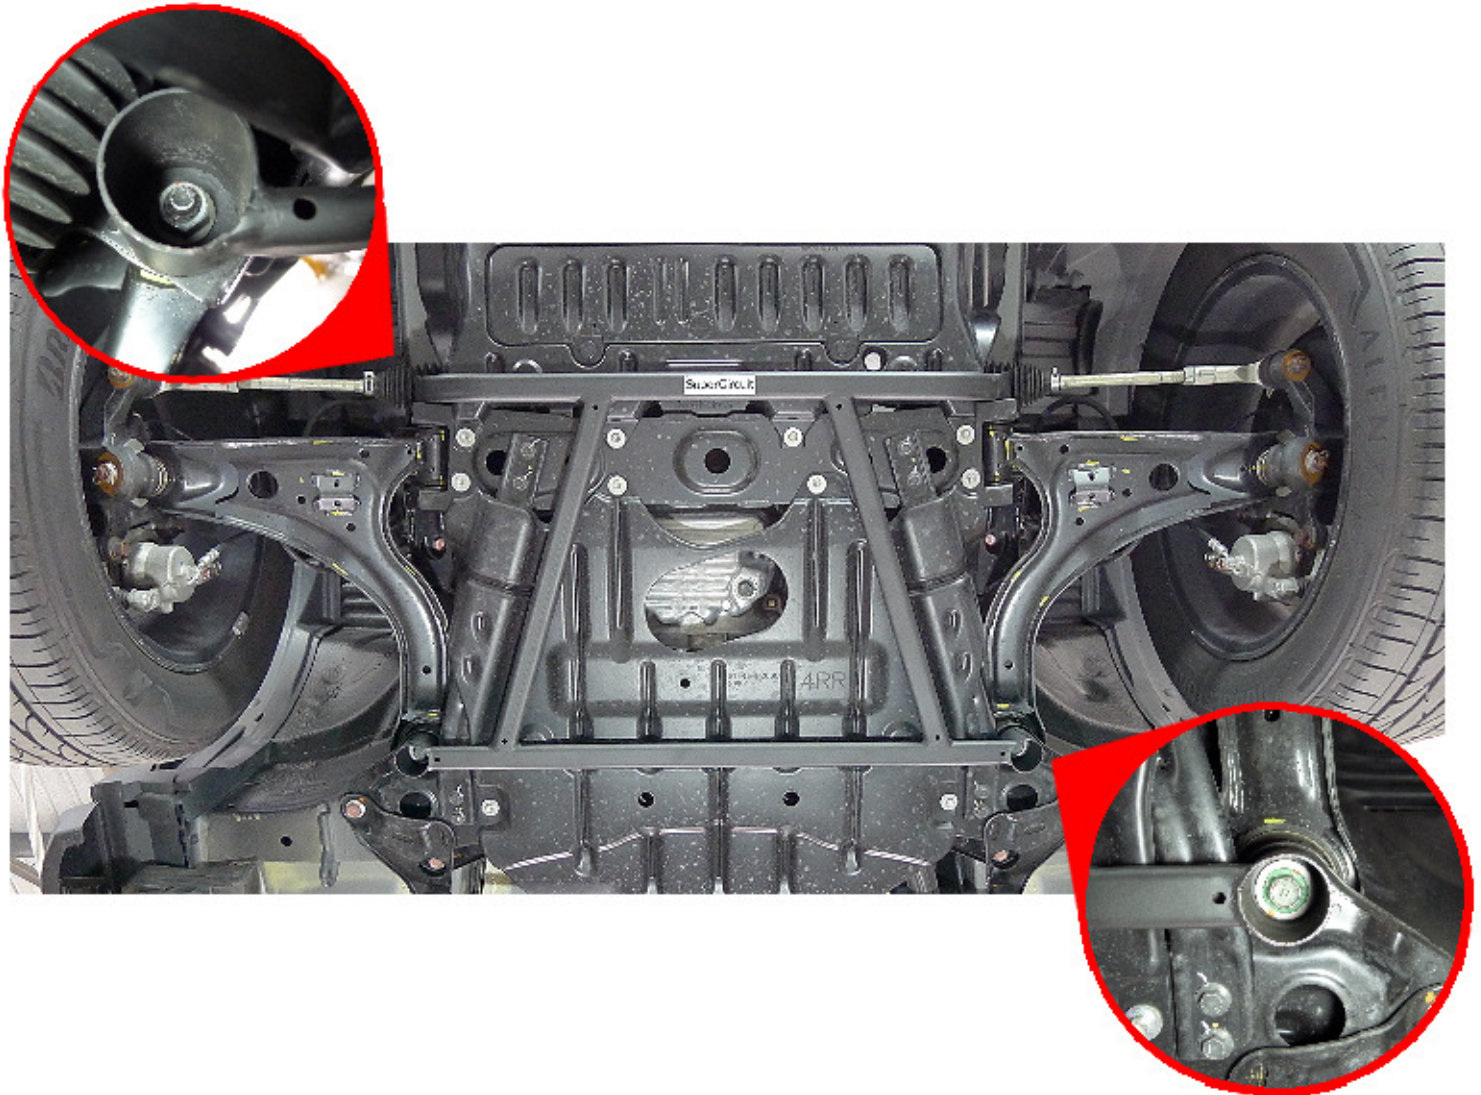

SuperCircuit

Thank you for the purchase. Please utilize the original bolts to install the SUPERCIRCUIT Front Under Brace to the Perodua Aruz as shown in the picture below.

Should you need any further assistance during the installation, please contact SUPERCIRCUIT BARS, Tel: +6 03 5632 2855 or send us a message on Facebook: