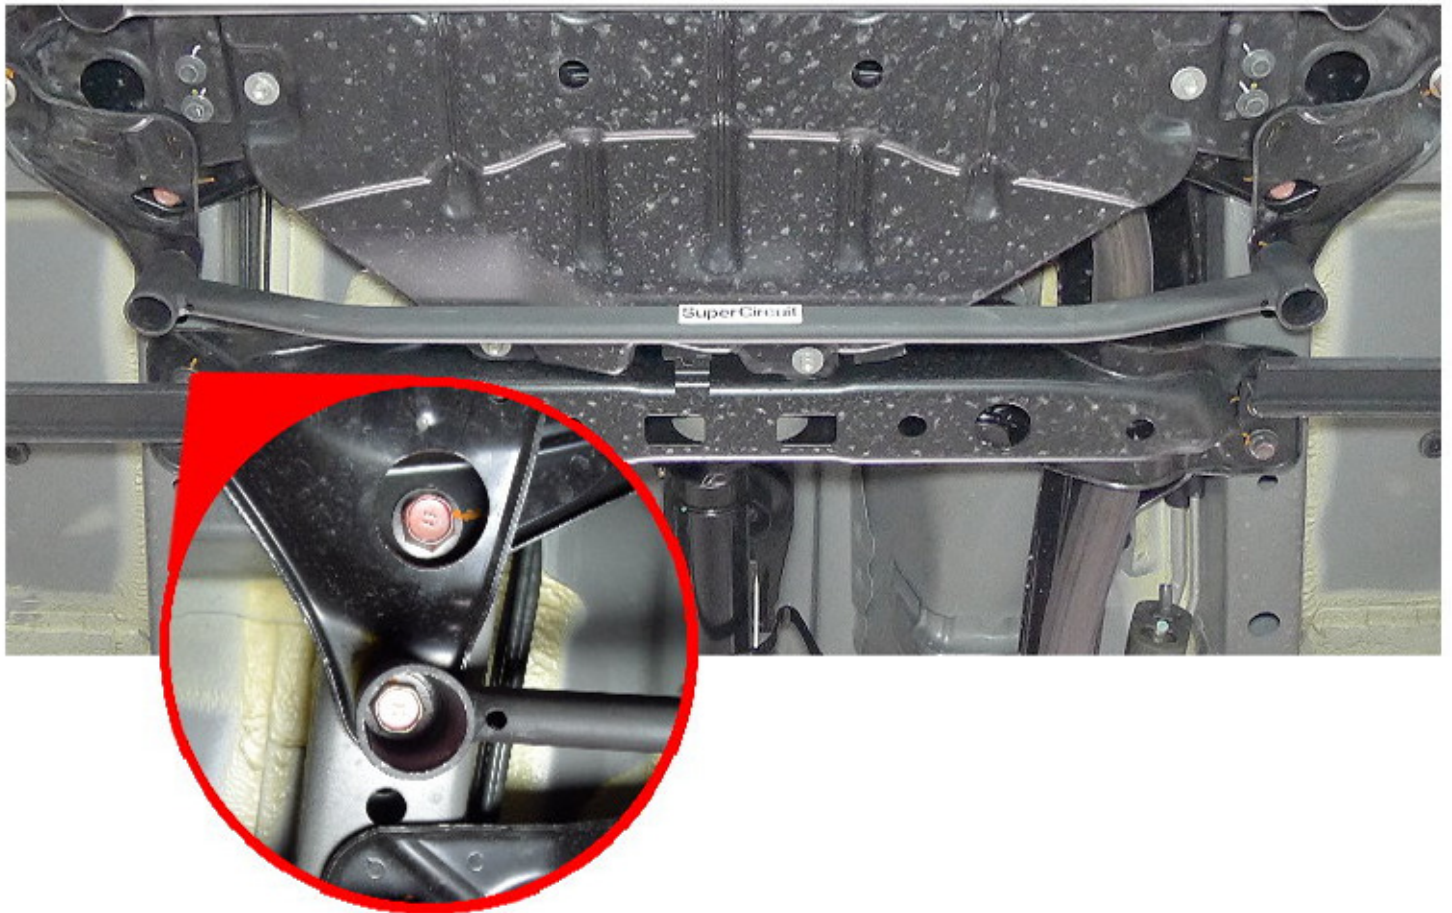

SuperCircuit

Thank you for the purchase. Please utilize the original bolts to install the SUPERCIRCUIT Front Lower Bar to the Perodua Aruz as shown in the picture below.

Should you need any further assistance during the installation, please contact SUPERCIRCUIT BARS, Tel: +6 03 5632 2855 or send us a message on Facebook: