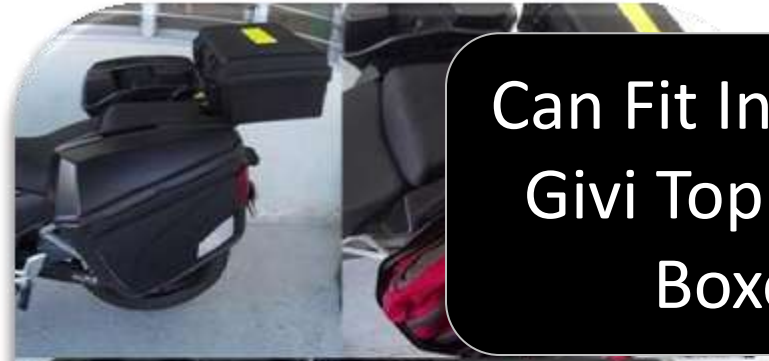

RESPONDER SLING BAG

Can Fit Into Most Givi Top & Side Boxes.

Used In Bicycle Response Team.

mytraumabag.com

RESPONDER SLING BAG

Suitable for:

- Personal First Aid Bag
- Cycle/ Bike Response Bag
- First Responder Bag