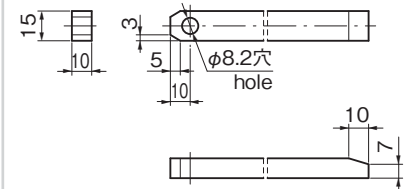

Specifications	<ul style="list-style-type: none"> <li>● Material: Zinc alloy (ZDC)</li> <li>● Finish: Baked</li> <li>● Flat bar stroke: 30mm</li> <li>● Accessories: Two keys, two flat bar guides (A-388N-G), four decorative covers for screw holes, two cotter pins, two washers</li> </ul>
Specific-use	● Sealed doors, shelters, large cabinets, electromagnetic protective doors, subdoors of soundproof doors
Remarks	<ul style="list-style-type: none"> <li>● Set the length of the □8 emergency escape rod to be 30mm from the installation surface of the door.</li> <li>● Flat bar are optional.</li> <li>● You can also place an order to have a rod guide (A-388N-G) added.</li> </ul>

### 推奨フラットバー加工寸法 Recommended flat bar form

商品番号 Product No.	RoHS 10	製品質量(g) Mass	コード Code	単価	量販価格	
					数量	単価
A-388N		1,434	04212			

●: RoHS10指令対応品  
▲: RoHS10指令に対応可能です。

※大量のご注文は更にお安くなります。