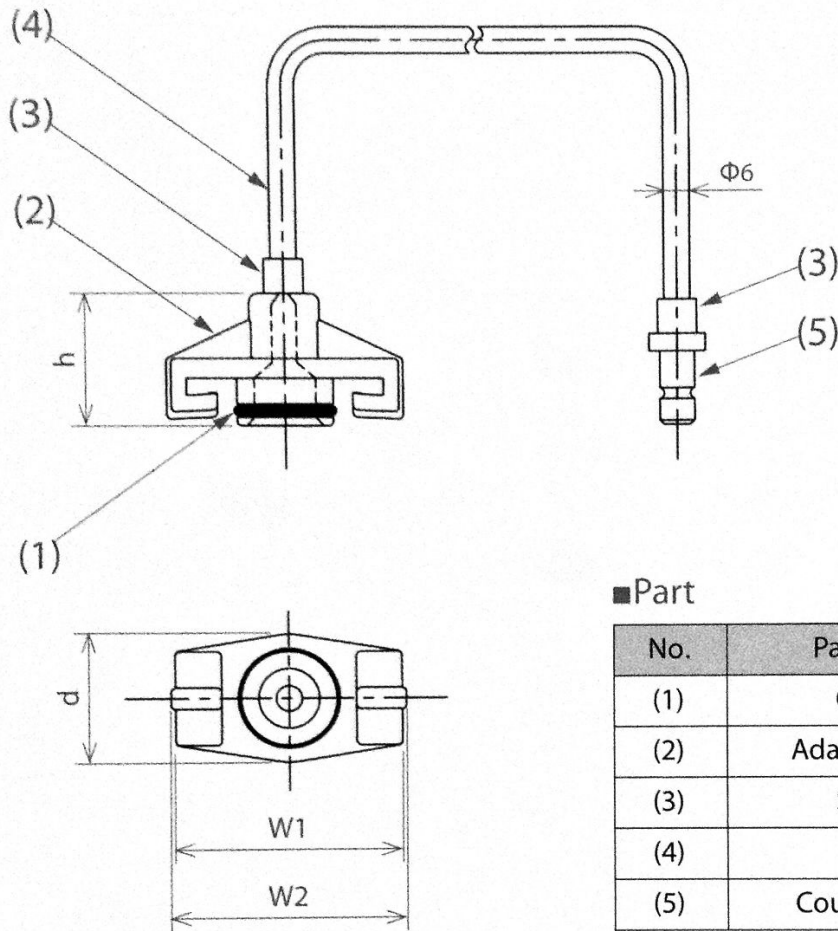

■ Dimensional drawing and part drawing

■ Part

No.	Part name	Material
(1)	O-ring	NBR(Viton)
(2)	Adaptor head	Polyacetal
(3)	Sleeve	Nylon
(4)	Tube	PVC
(5)	Coupler plug	BS/ Chrome plated

*() indicates options.

■ Part models

Product number	Part name
BA05HW	5cc Adaptor head (white)
BA05HB	5cc Adaptor head (black)
BA10HW	10cc Adaptor head (white)
BA10HB	10cc Adaptor head (black)
BA30HW	30cc Adaptor head (white)
BA30HB	30cc Adaptor head (black)
BPR05N	O-ring NBR (For BA05W,BA05B)
BPR05V	O-ring Viton (For BA05W,BA05B)
BPR10N	O-ring NBR (For BA10W,BA10B)
BPR10V	O-ring Viton (For BA10W,BA10B)
BPR30N	O-ring NBR (For BA30W,BA30B)
BPR30V	O-ring Viton (For BA30W,BA30B)

■ Dimensions

Model	BA05	BA10	BA30
h	21.5	26	30.5
d	17	20	30
W1	35	38	52
W2	37	40	54