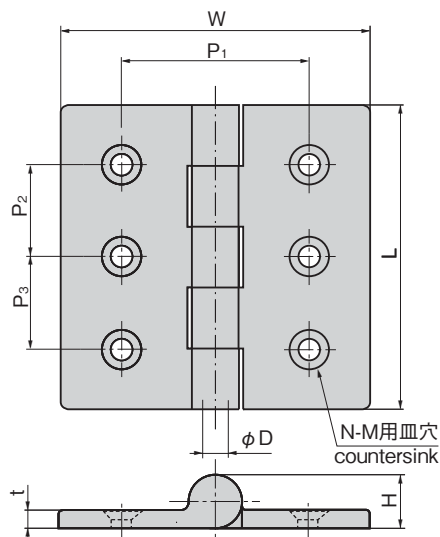

[B-1064]

低発塵仕様のB-1064-1-CR・B-1064-2-CRもあります。(P.765)
Low-dust specification B-1064-1-CR, B-1064-2-CR also available. (Page 765)

※軸部の脱落防止のため設計変更しました。
Design changed to prevent pin from falling out.

商品番号 Product No.	RoHS 10	L	W	t	P1	P2	P3	φD	H	M	N	縦2ヶ使用参考扉質量(kg) Door mass when using two pcs vertically (reference)	製品質量(g) Mass		コード Code	単価	量販価格	
													Ti	Brass			数量	単価
B-1064-1	●	100	100	6	60	30	30	8	16	M6	6	85	500	13046				
B-1064-2	●	75	75	6	50	40	40	8	16	M6	4	65	305	13047				
B-1064-3	●	65	65	5	40	35	35	6	14	M5	4	45	190	13048				
B-1064-4	●	50	50	5	35	20	20	6	14	M4	4	35	110	13049				

●: RoHS10指令対応品 ▲: RoHS10指令に対応可能です。

※大量のご注文は更にお安くなります。